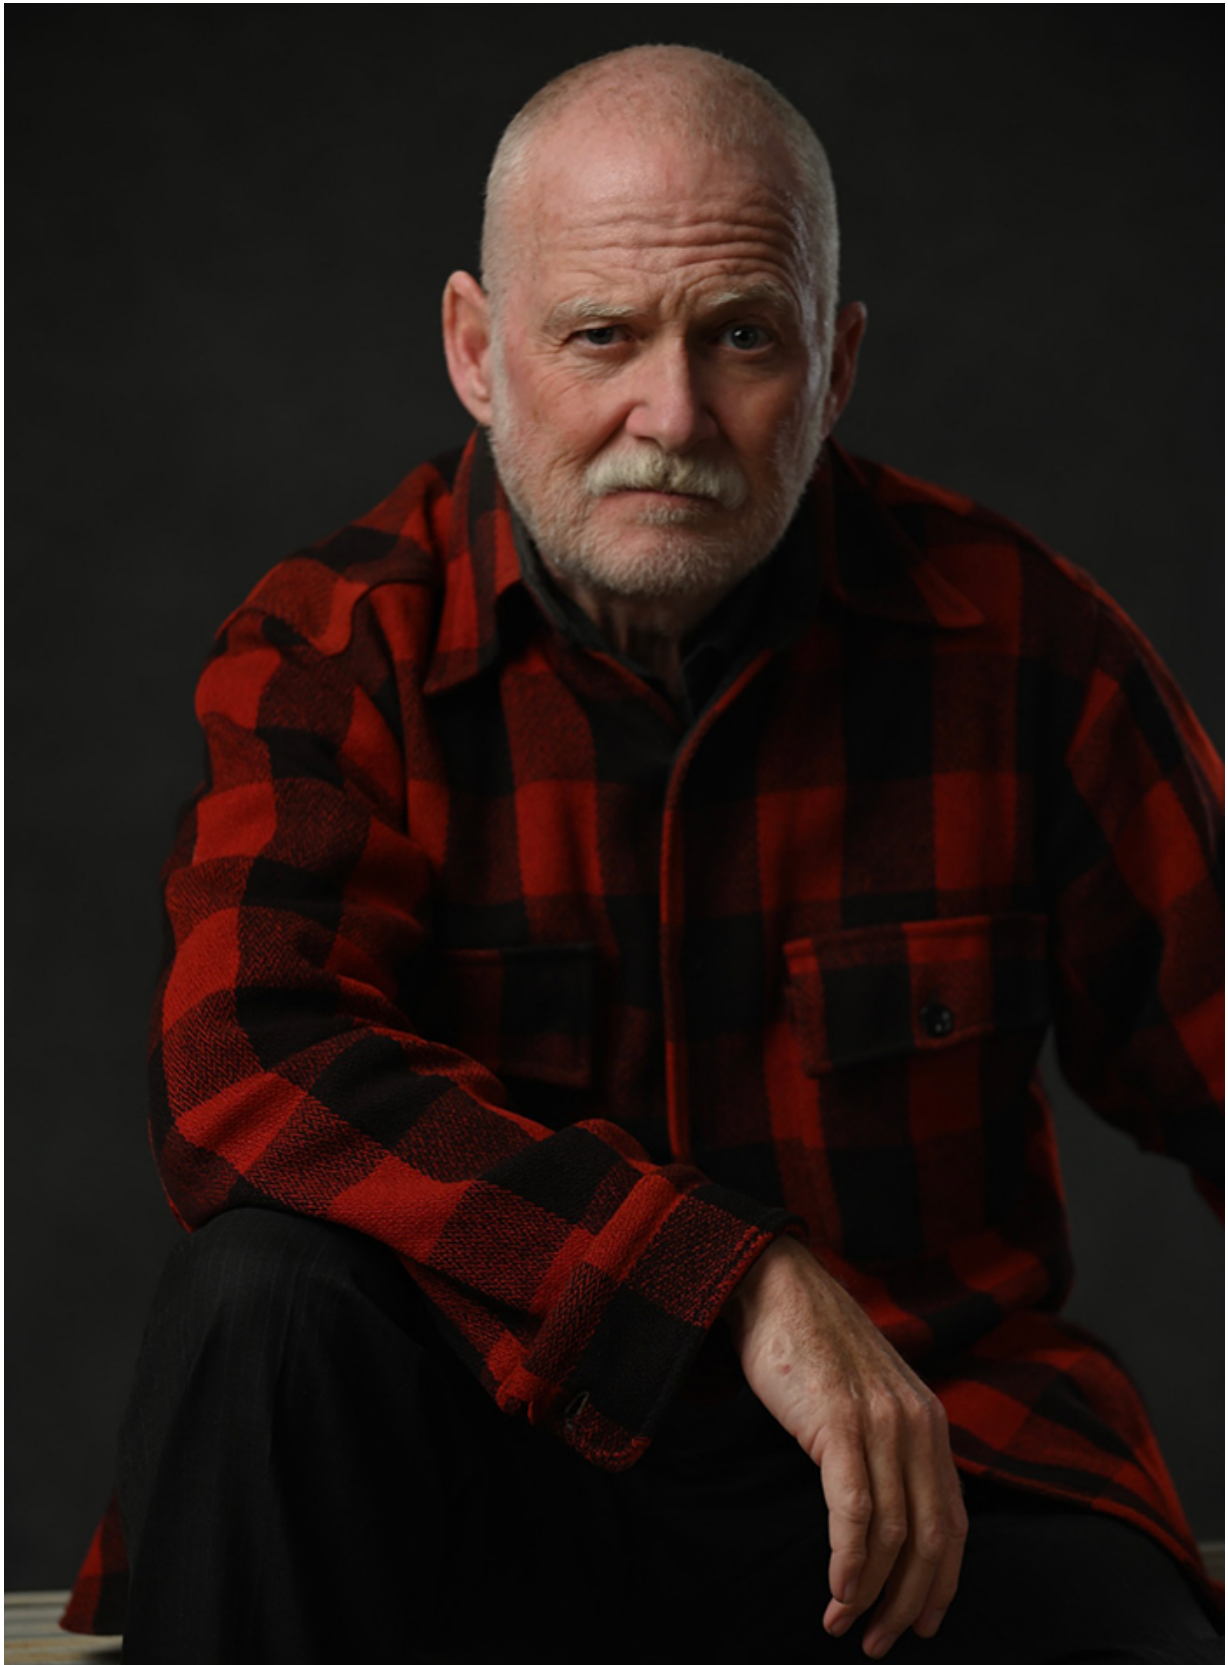

BRANDMODELS

KEVIN MULLEN

HAIR: WHITE/GRAY

EYES: BLUE

HEIGHT: 5' 9"

INSEAM: 32

WAIST: 33

SHIRT: L

SUIT: 42

SHOE: 8

DSC_0657-.jpg

 Tom O'Connor
PHOTOGRAPHY