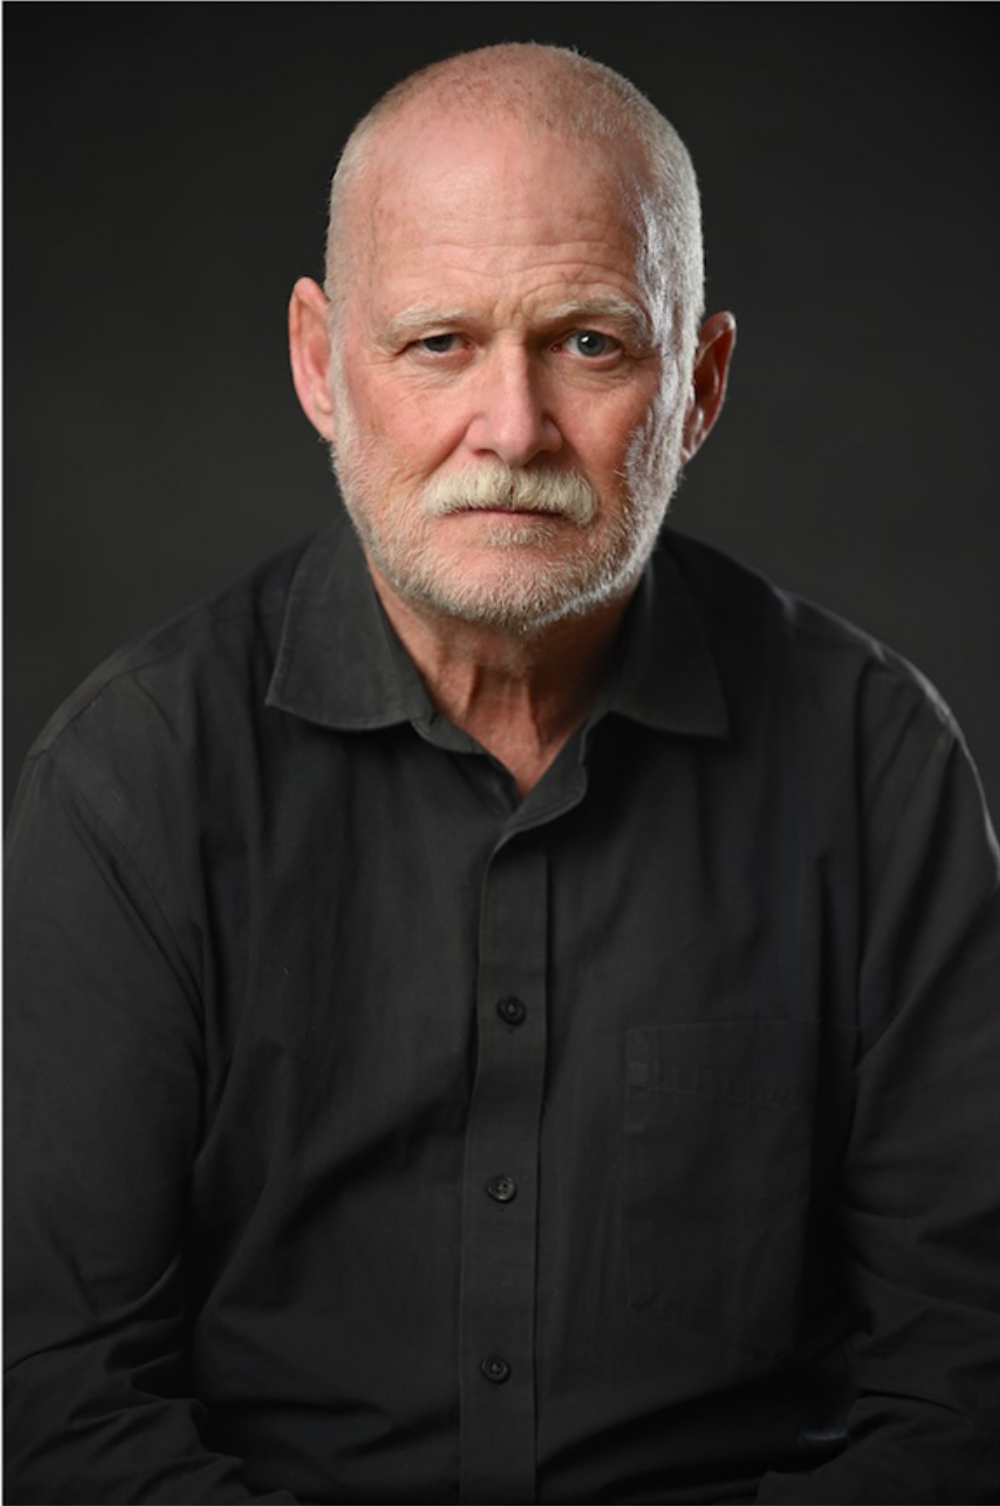

BRANDMODELS

KEVIN MULLEN

HAIR: WHITE/GRAY

EYES: BLUE

HEIGHT: 5' 9"

INSEAM: 32

WAIST: 33

SHIRT: L

SUIT: 42

SHOE: 8

DSC_0657-.jpg

 Tom O'Connor
PHOTOGRAPHY