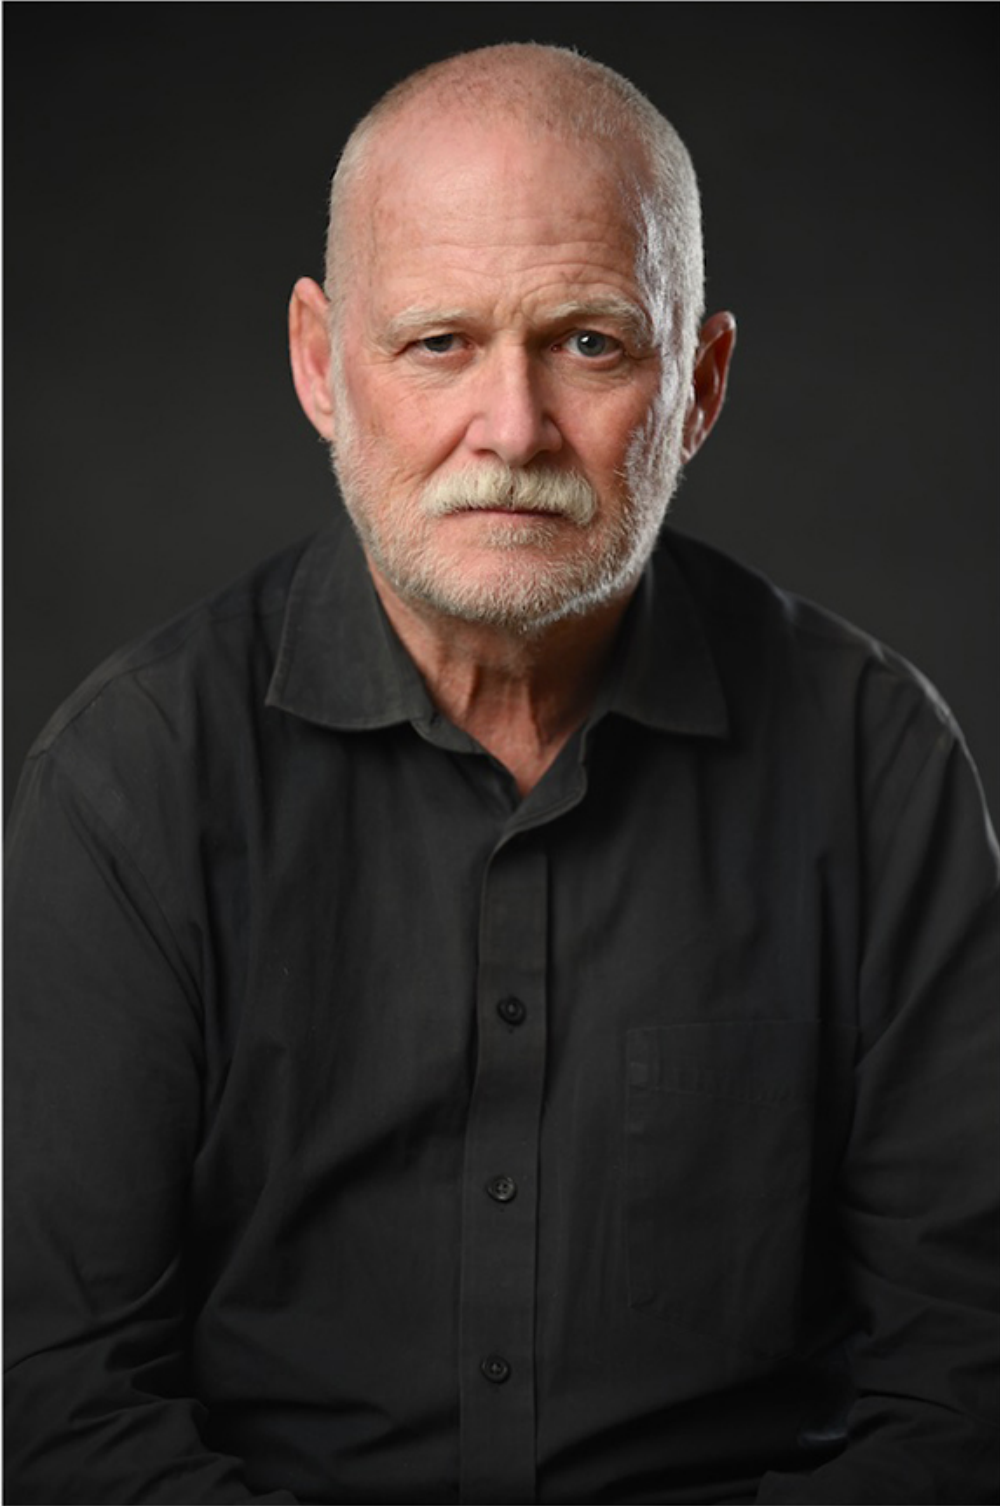

BRANDMODELS

KEVIN MULLEN

HAIR: WHITE/GRAY

EYES: BLUE

HEIGHT: 5' 9"

INSEAM: 32

WAIST: 33

SHIRT: L

SUIT: 42

SHOE: 8

© Tom O'Connor
PHOTOGRAPHY

DSC_0657-.jpg

 Tom O'Connor
PHOTOGRAPHY

© Tom O'Connor
PHOTOGRAPHY