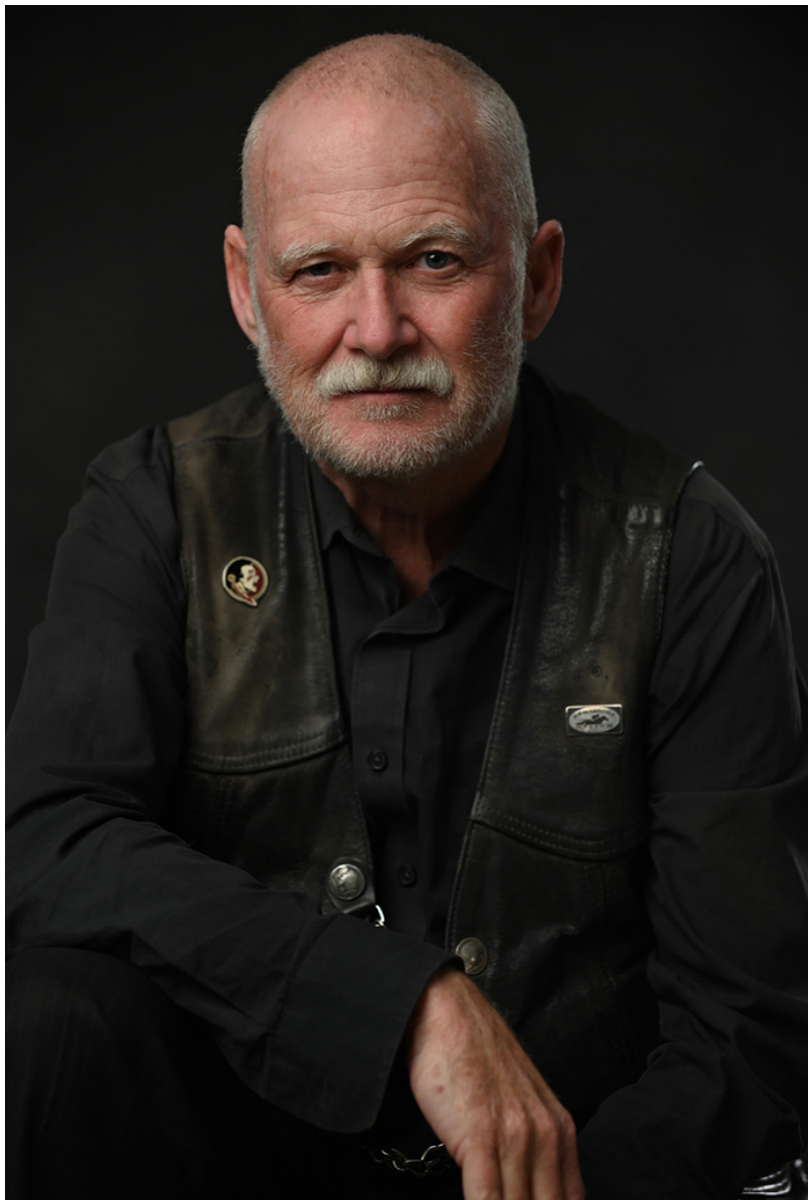

BRANDMODELS

KEVIN MULLEN

HAIR: WHITE/GRAY

EYES: BLUE

HEIGHT: 5' 9"

INSEAM: 32

WAIST: 33

SHIRT: L

SUIT: 42

SHOE: 8

© Tom O'Connor
PHOTOGRAPHY

DSC_0657-.jpg

 Tom O'Connor
PHOTOGRAPHY

© Tom O'Connor
PHOTOGRAPHY