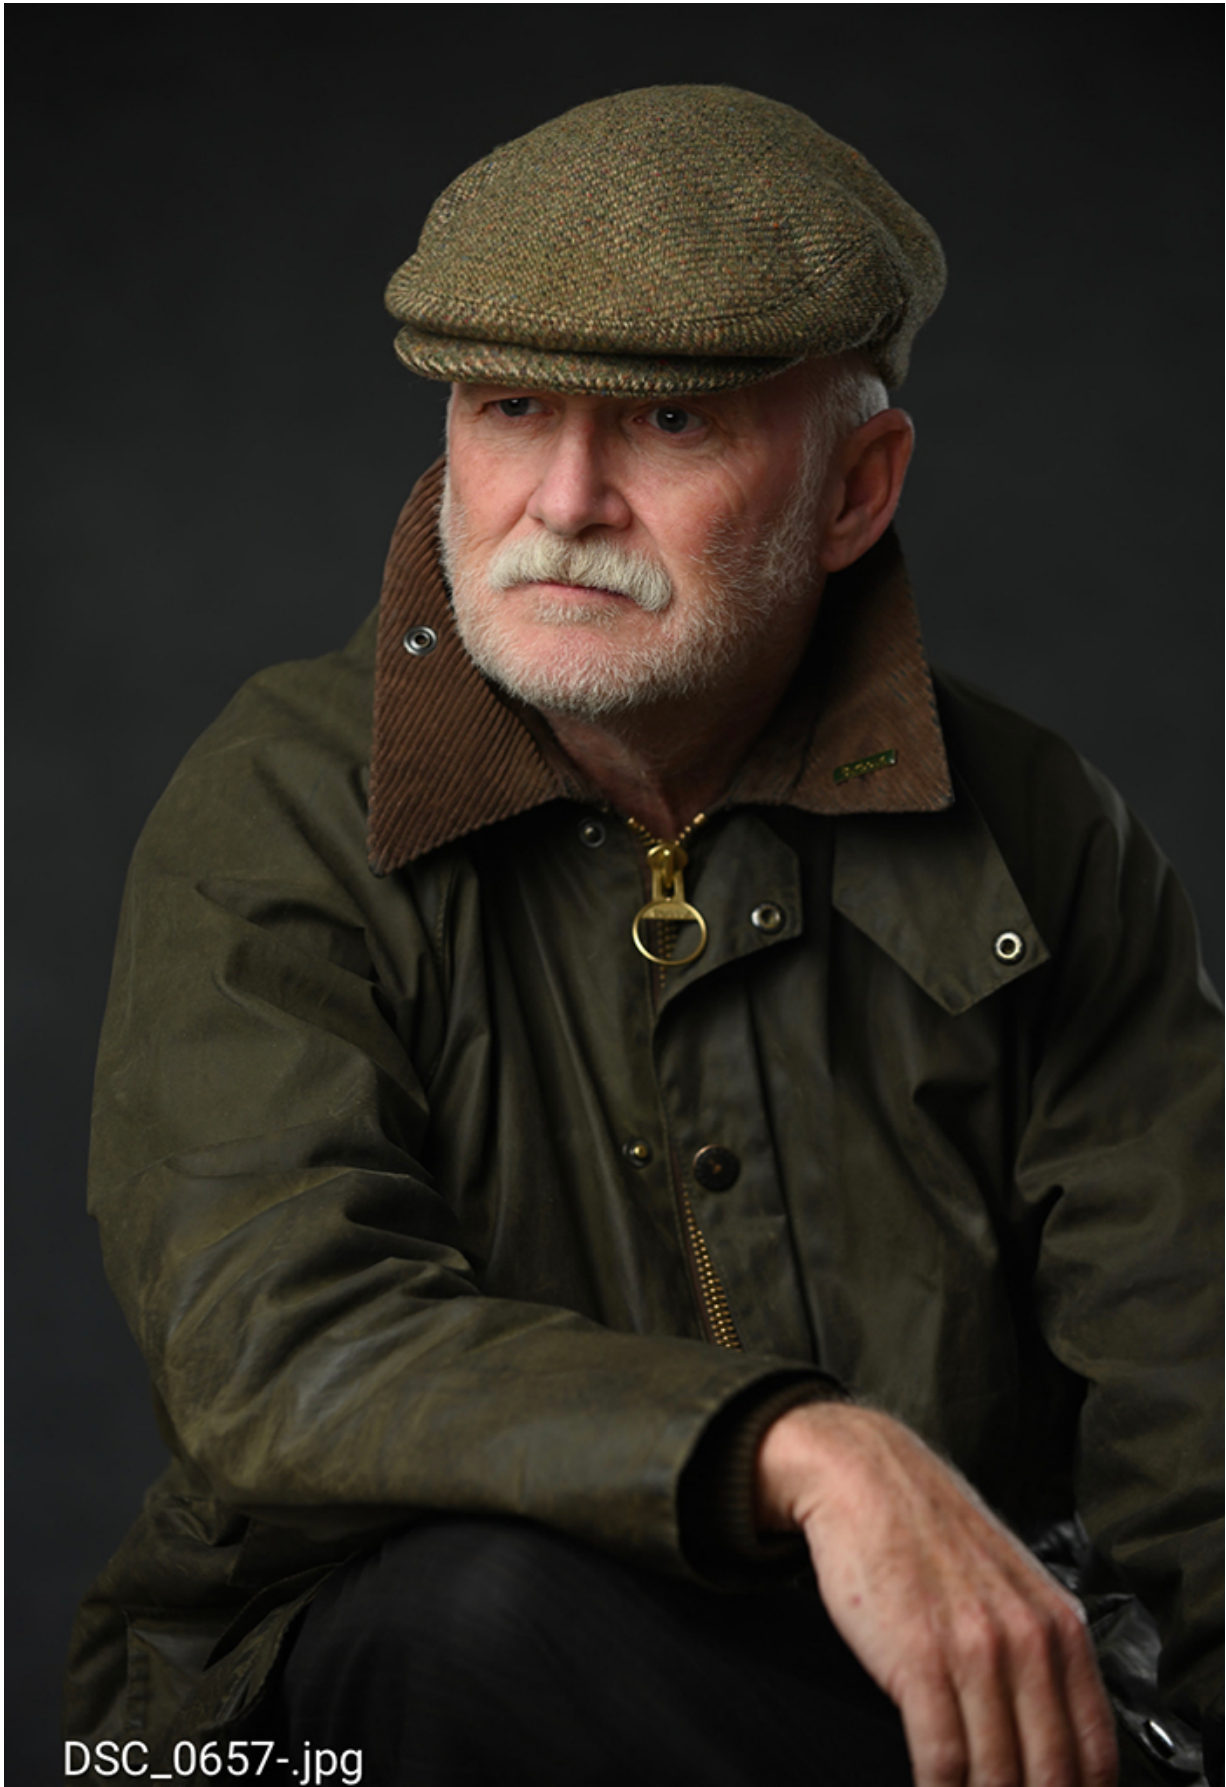

BRANDMODELS

KEVIN MULLEN

HAIR: WHITE/GRAY

EYES: BLUE

HEIGHT: 5' 9"

INSEAM: 32

WAIST: 33

SHIRT: L

SUIT: 42

SHOE: 8

DSC_0657-.jpg

 Tom O'Connor
PHOTOGRAPHY