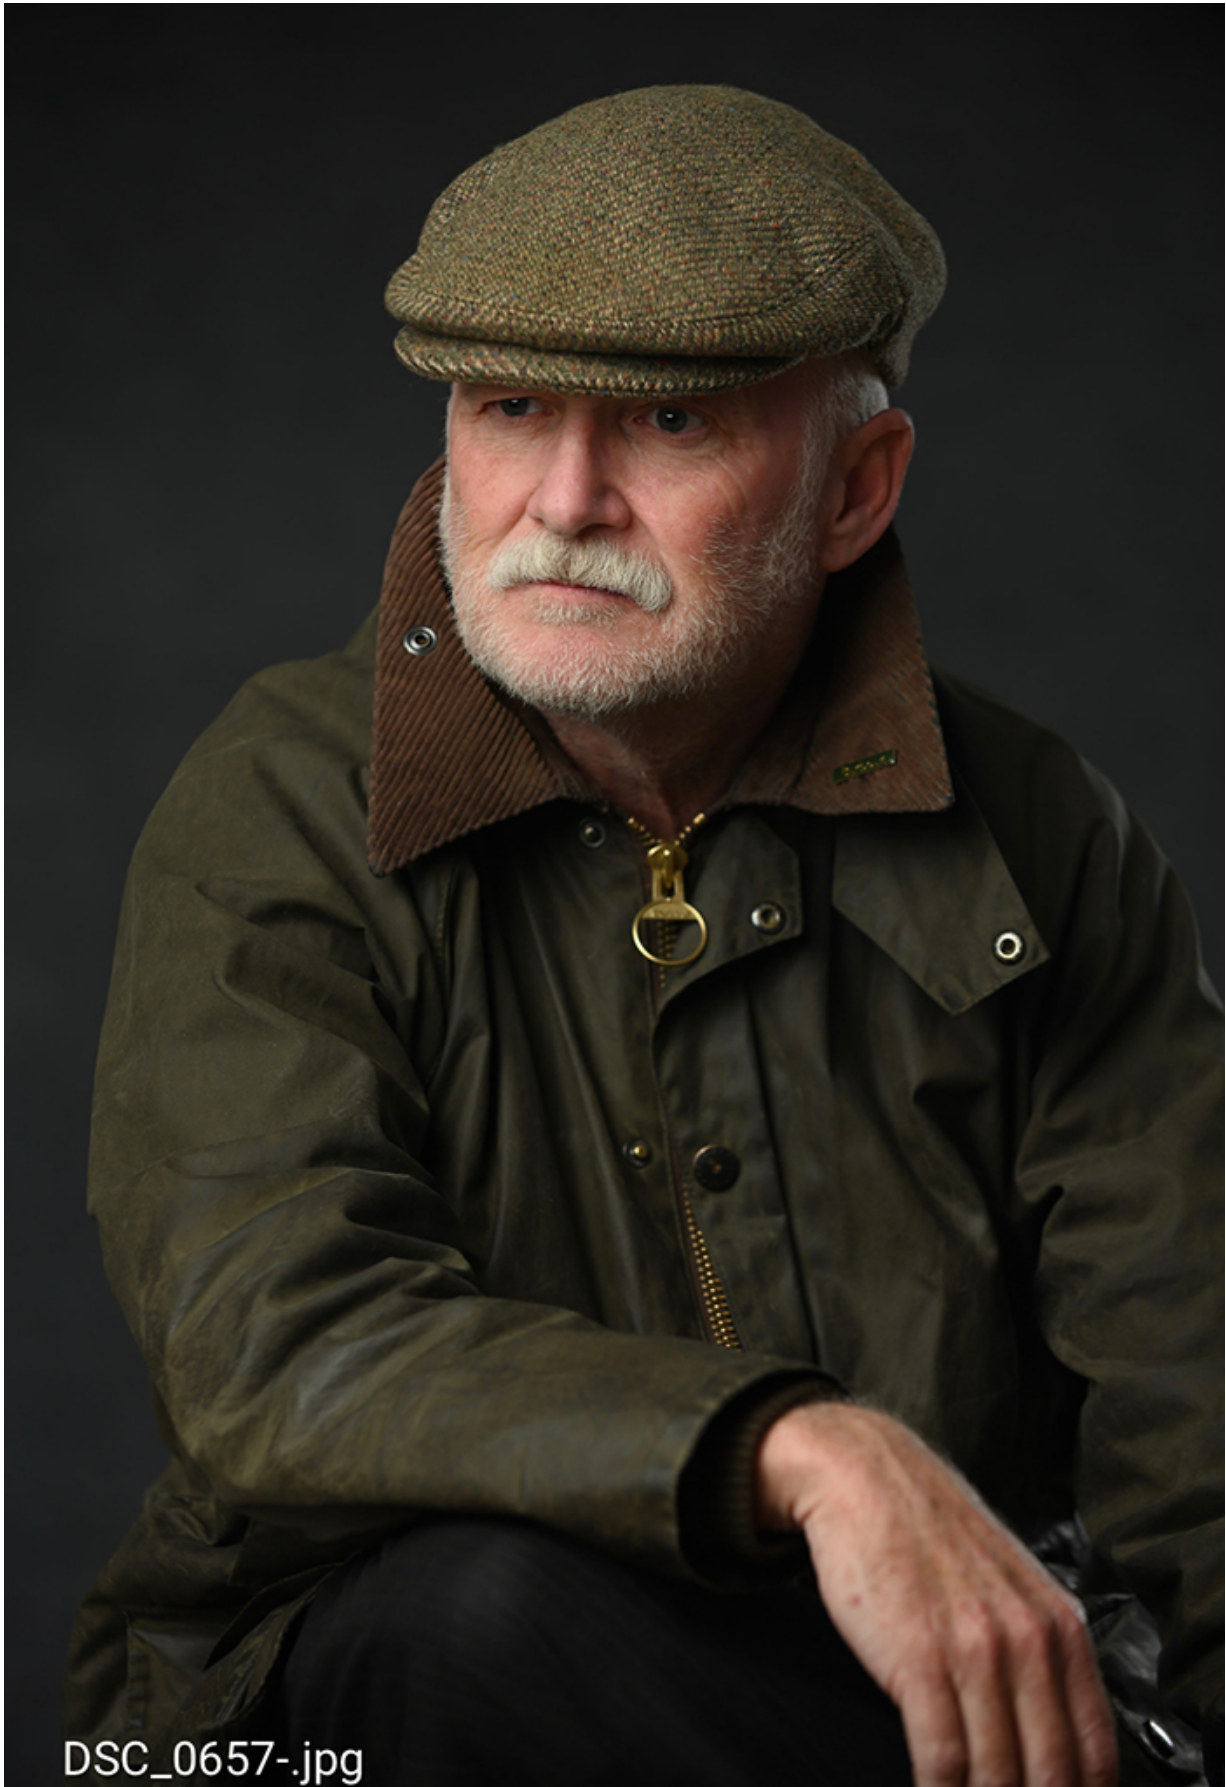

BRANDMODELS

KEVIN MULLEN

HAIR: WHITE/GRAY

EYES: BLUE

HEIGHT: 5' 9"

INSEAM: 32

WAIST: 33

SHIRT: L

SUIT: 42

SHOE: 8

© Tom O'Connor
PHOTOGRAPHY

DSC_0657-.jpg

 Tom O'Connor
PHOTOGRAPHY

© Tom O'Connor
PHOTOGRAPHY