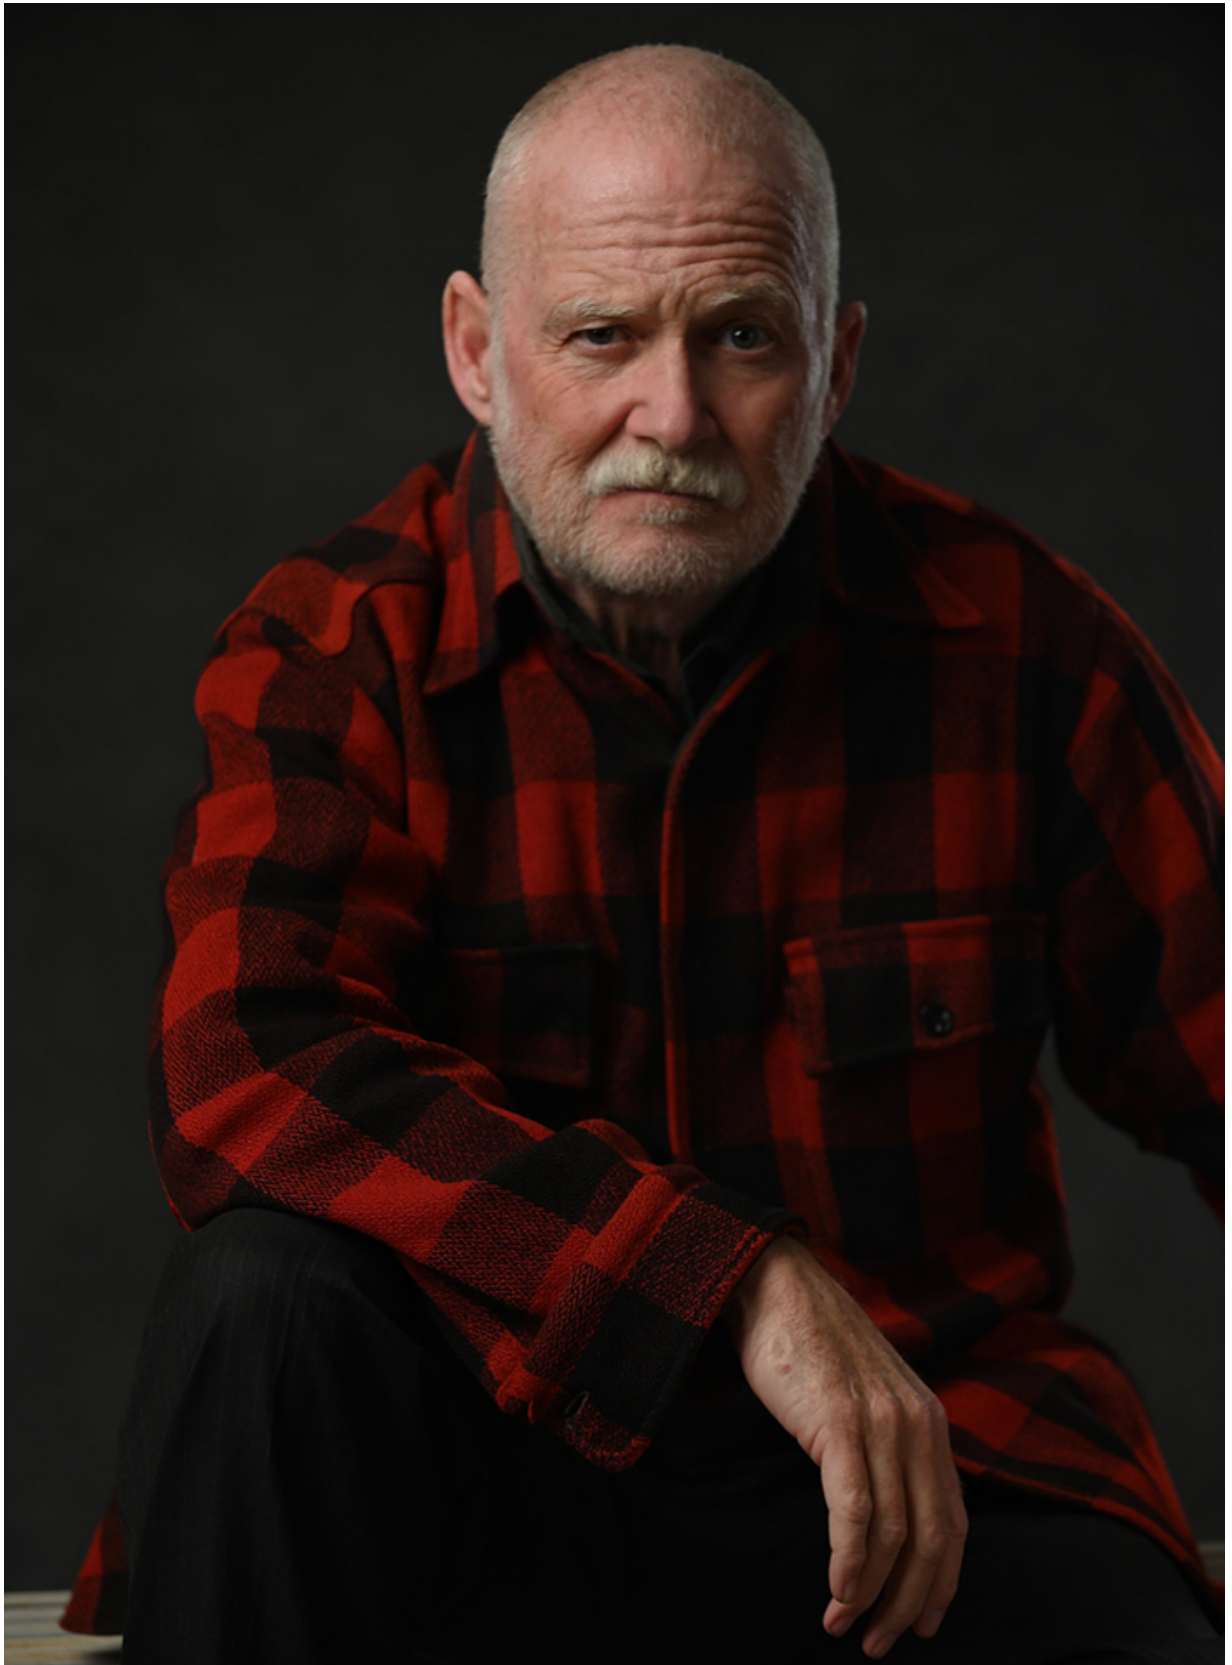

BRANDMODELS

KEVIN MULLEN

HAIR: WHITE/GRAY

EYES: BLUE

HEIGHT: 5' 9"

INSEAM: 32

WAIST: 33

SHIRT: L

SUIT: 42

SHOE: 8

© Tom O'Connor
PHOTOGRAPHY

DSC_0657-.jpg

 Tom O'Connor
PHOTOGRAPHY

© Tom O'Connor
PHOTOGRAPHY