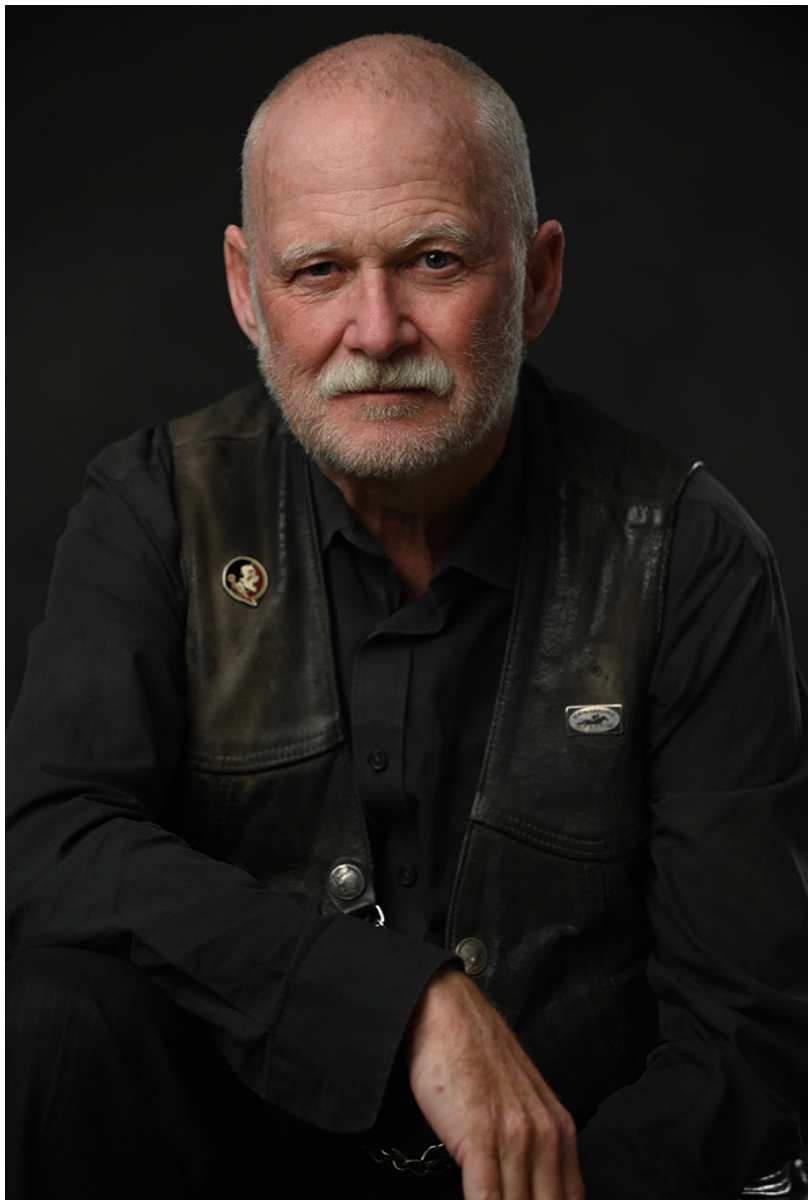

BRANDMODELS

KEVIN MULLEN

HAIR: WHITE/GRAY

EYES: BLUE

HEIGHT: 5' 9"

INSEAM: 32

WAIST: 33

SHIRT: L

SUIT: 42

SHOE: 8

DSC_0657-.jpg

 Tom O'Connor
PHOTOGRAPHY