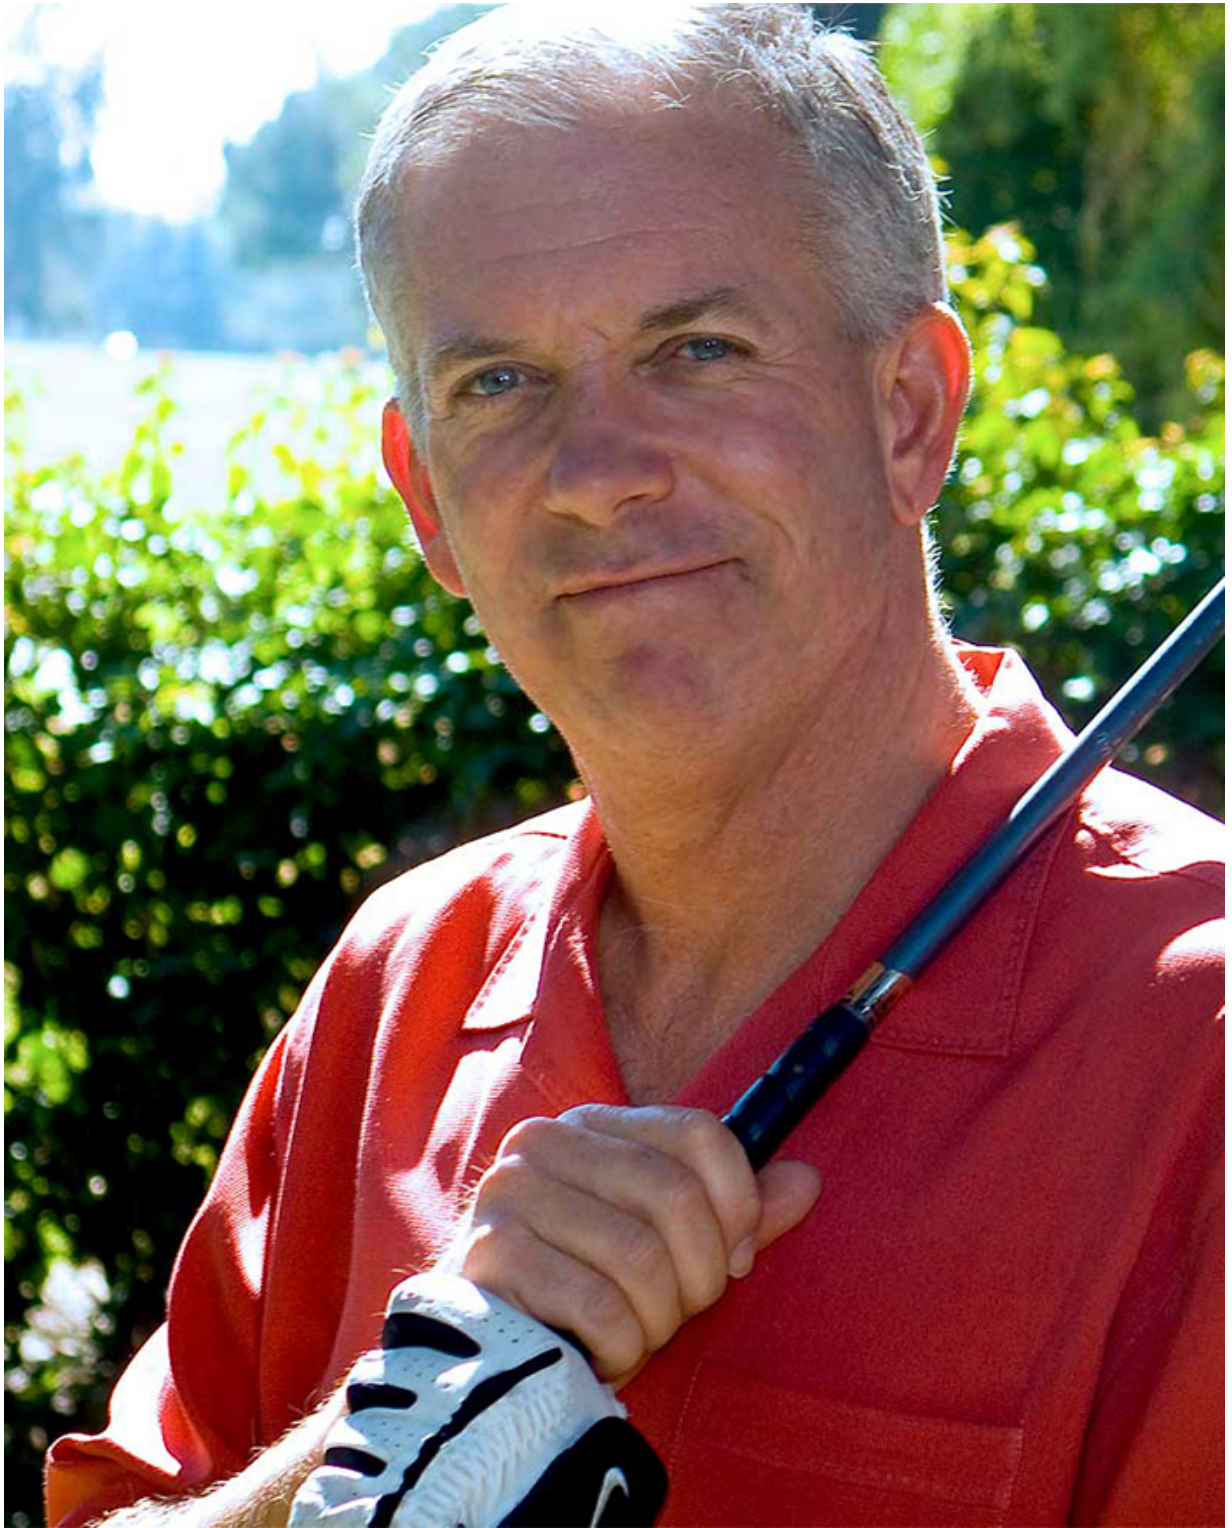

## PAT PATTISON

HAIR: WHITE/GRAY

EYES: BLUE

HEIGHT: 5' 10"

INSEAM: 31

WAIST: 34

SHIRT: L

SUIT: 42R

SHOE: 10-11

Keli Squires Taylor Photography