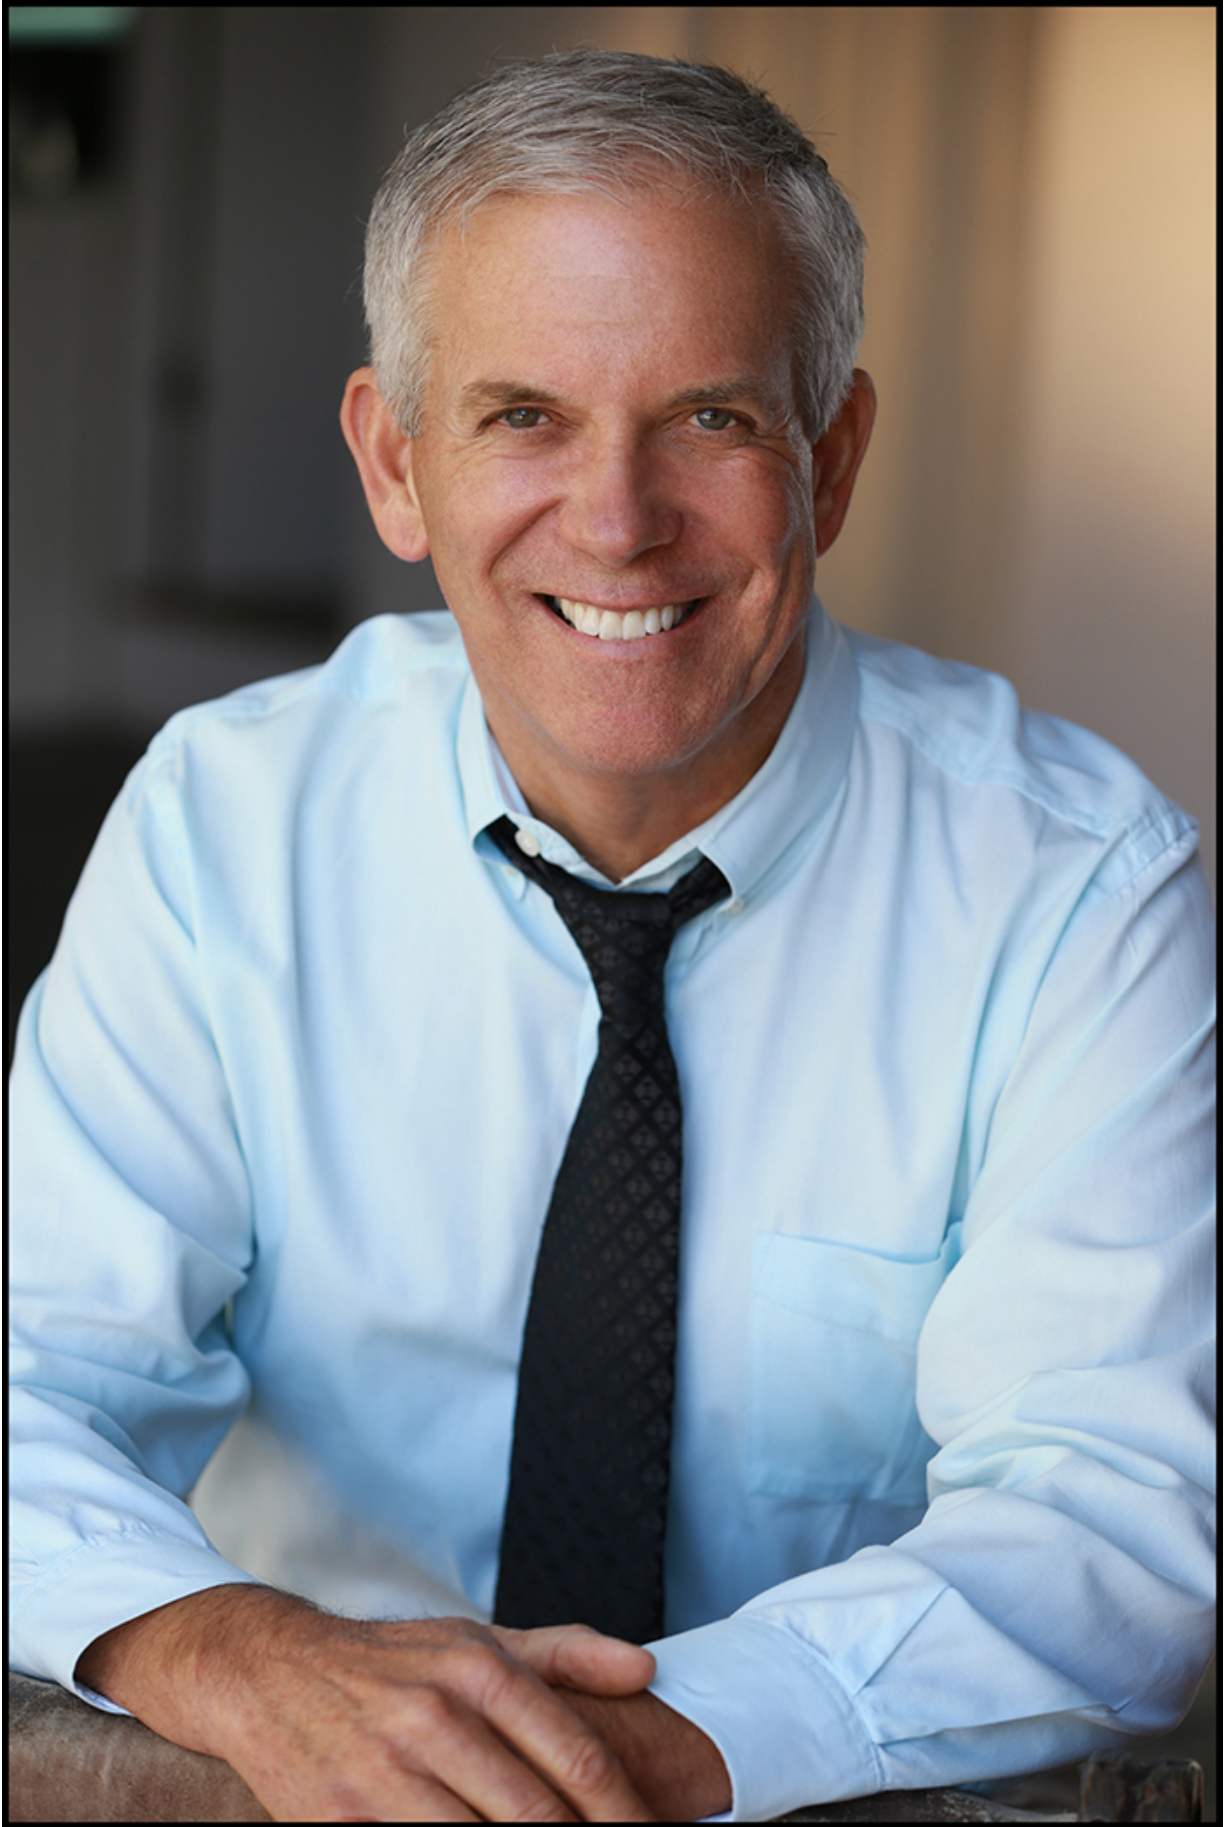

## PAT PATTISON

HAIR: WHITE/GRAY

EYES: BLUE

HEIGHT: 5' 10"

INSEAM: 31

WAIST: 34

SHIRT: L

SUIT: 42R

SHOE: 10-11

Keli Squires Taylor Photography