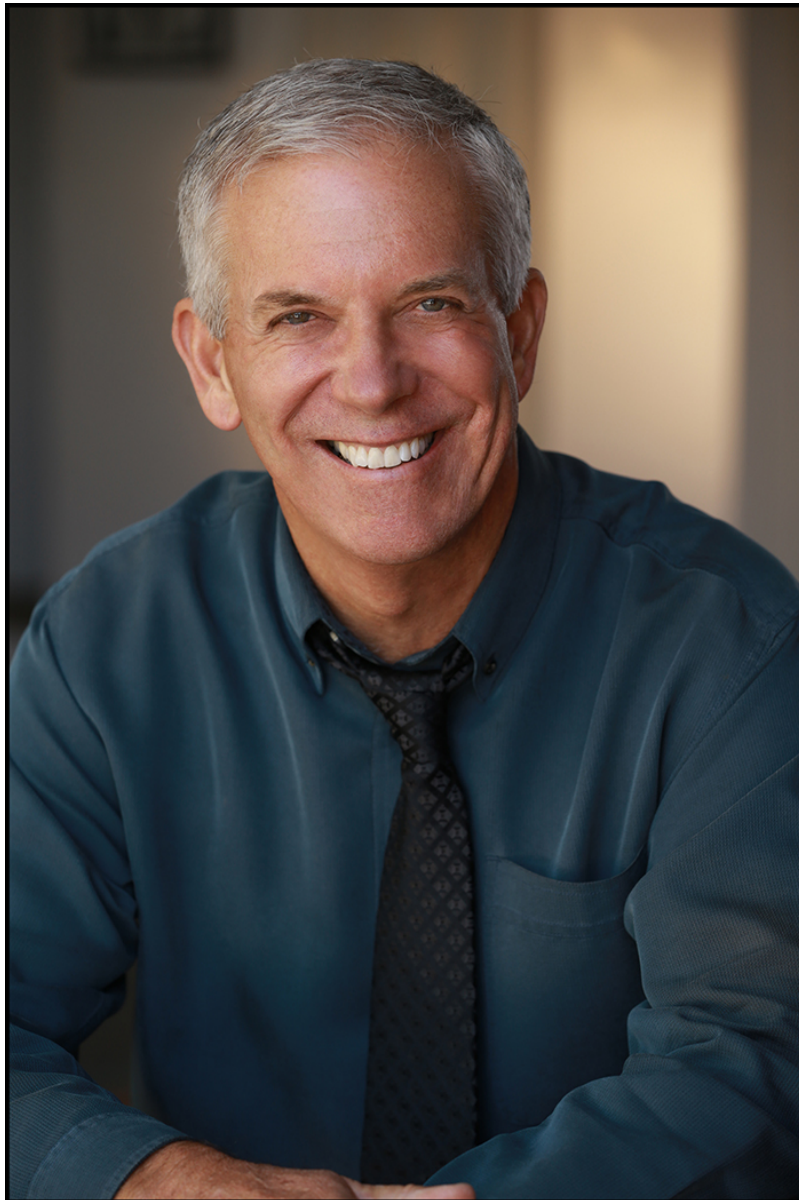

## PAT PATTISON

HAIR: WHITE/GRAY

EYES: BLUE

HEIGHT: 5' 10"

INSEAM: 31

WAIST: 34

SHIRT: L

SUIT: 42R

SHOE: 10-11

Keli Squires Taylor Photography