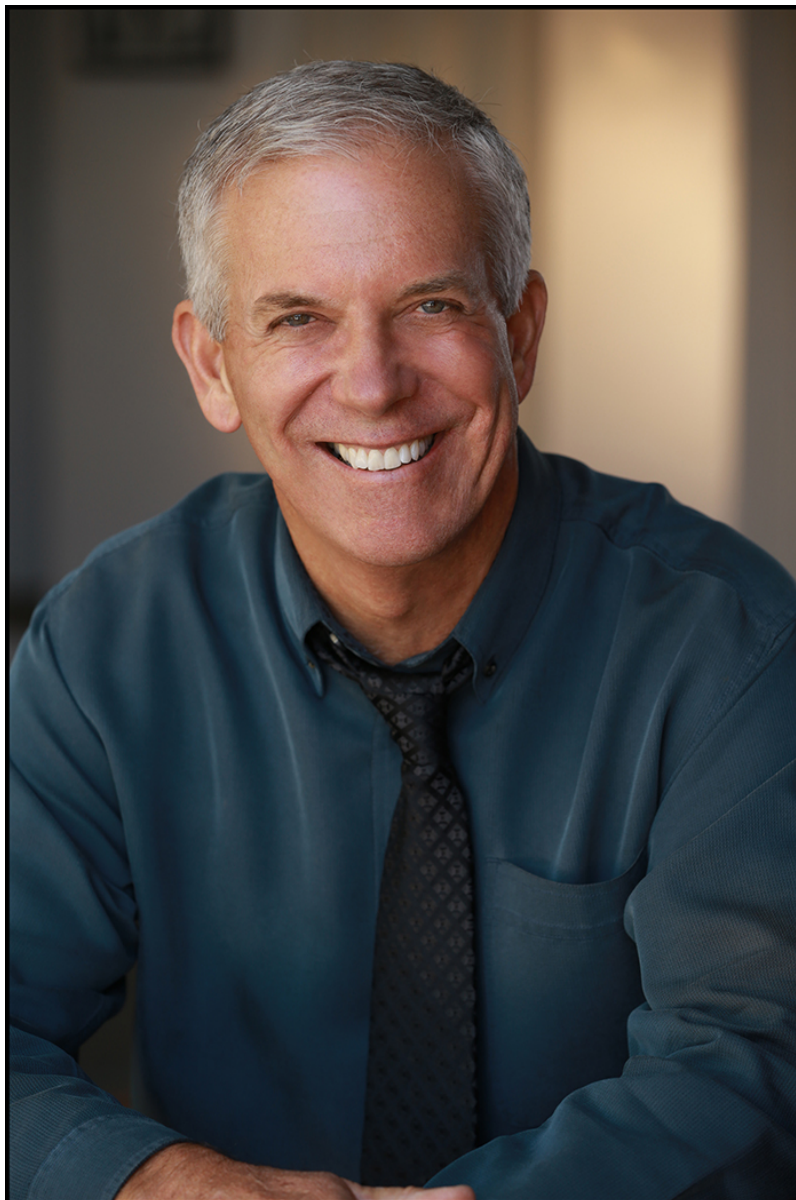

BRANDMODELS

PAT PATTISON

HAIR: WHITE/GRAY

EYES: BLUE

HEIGHT: 5' 10"

INSEAM: 31

WAIST: 34

SHIRT: L

SUIT: 42R

SHOE: 10-11

Keli Squires Taylor Photography