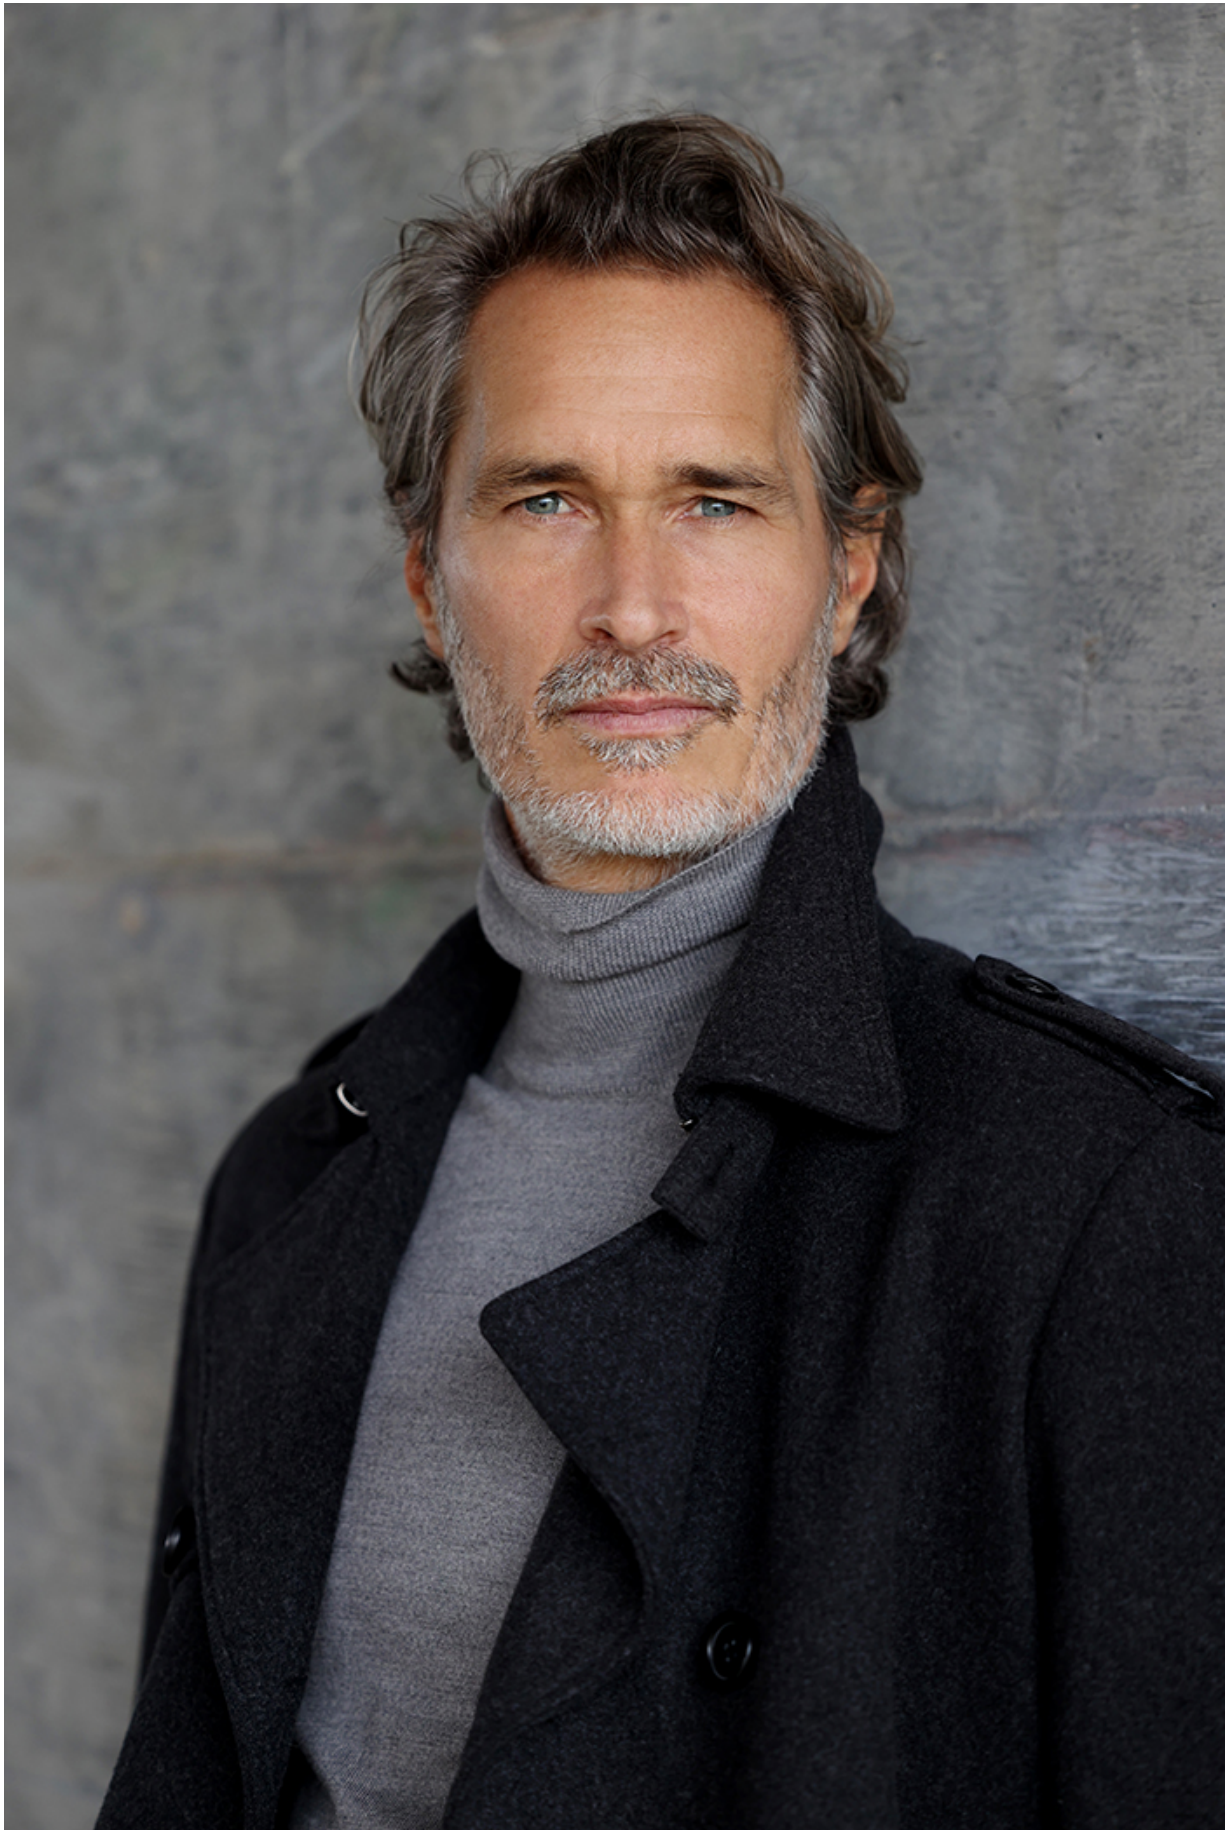

## GRAHAM GUESS

HAIR: WHITE/GRAY

EYES: BLUE

HEIGHT: 6' 4"

INSEAM: 32/34

WAIST: 32

SHIRT: L

SUIT: 42L

SHOE: 12

FEEDBACK

Catch what moves you