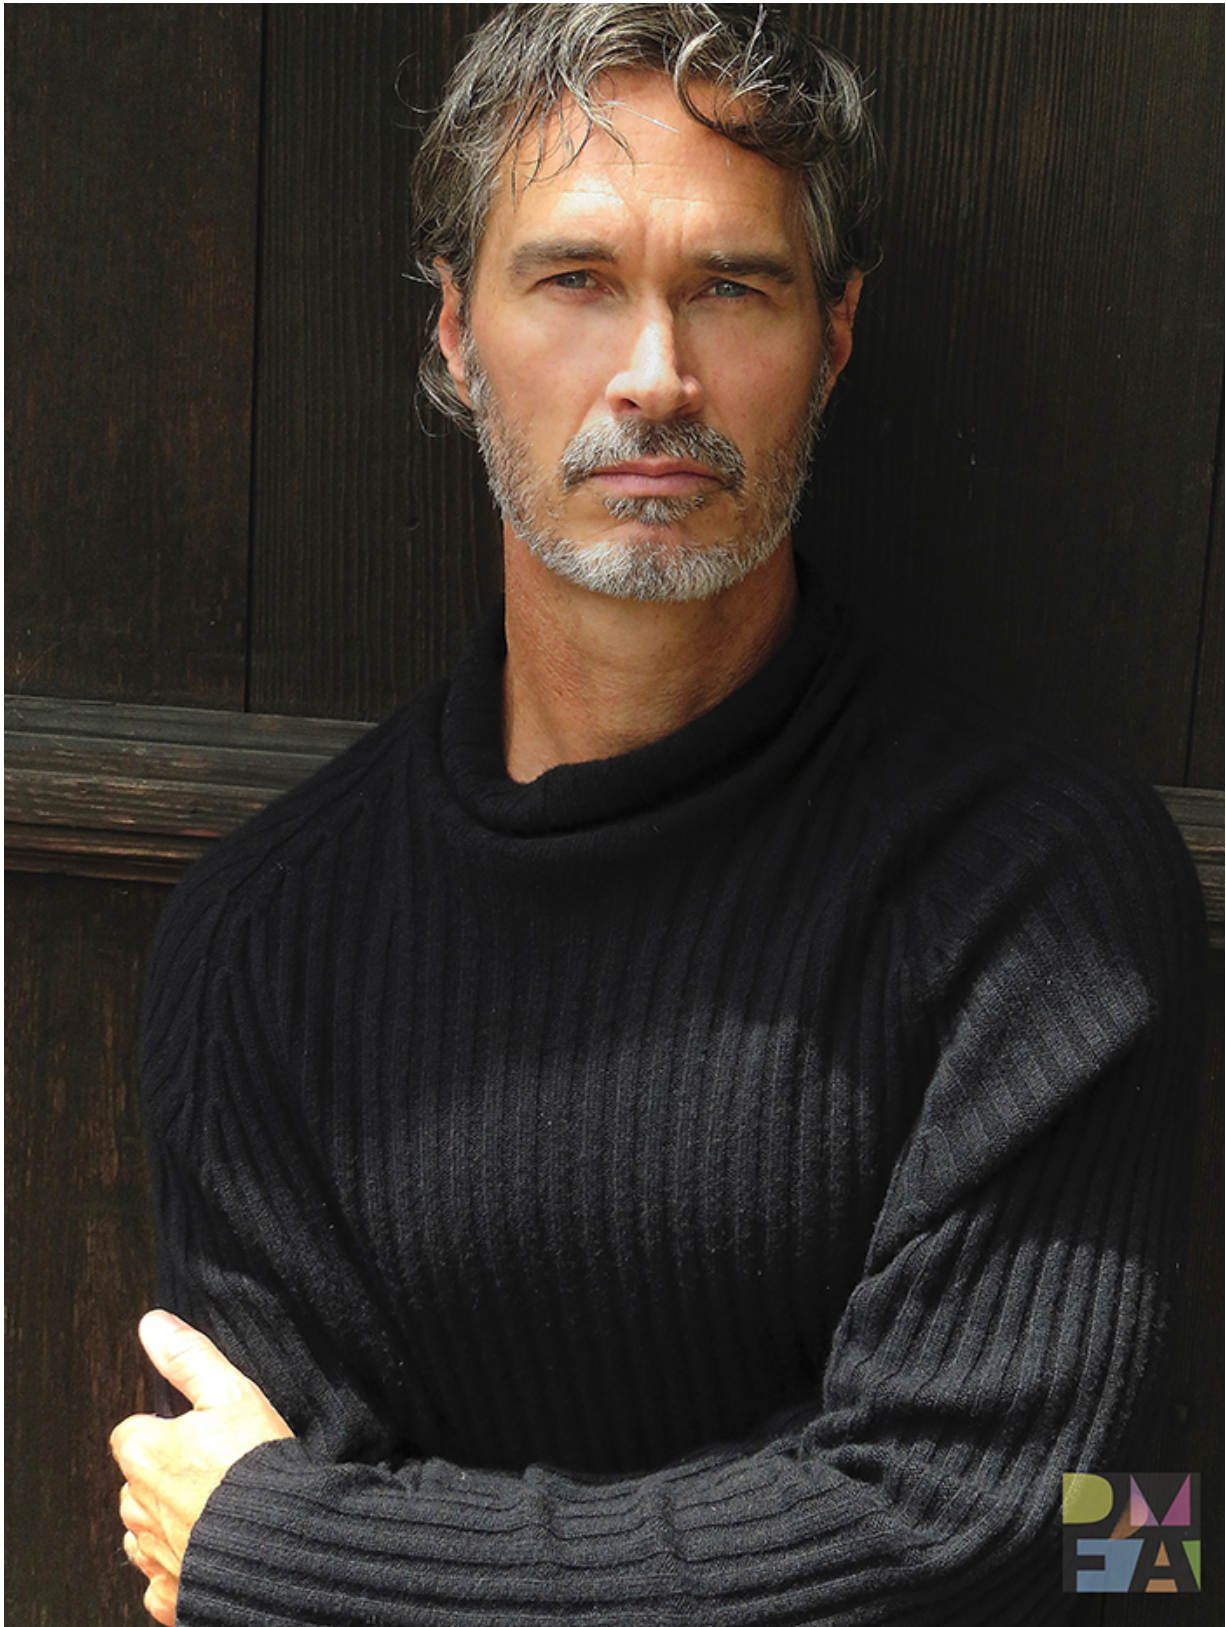

SHOE: 12

FEEDBACK

Catch what moves you

# SCALA™

MEN'S COLLECTION BY DORFMAN PACIFIC | WINTER 2020

SKIJORING | K239-ASST | PG 95

DPC™