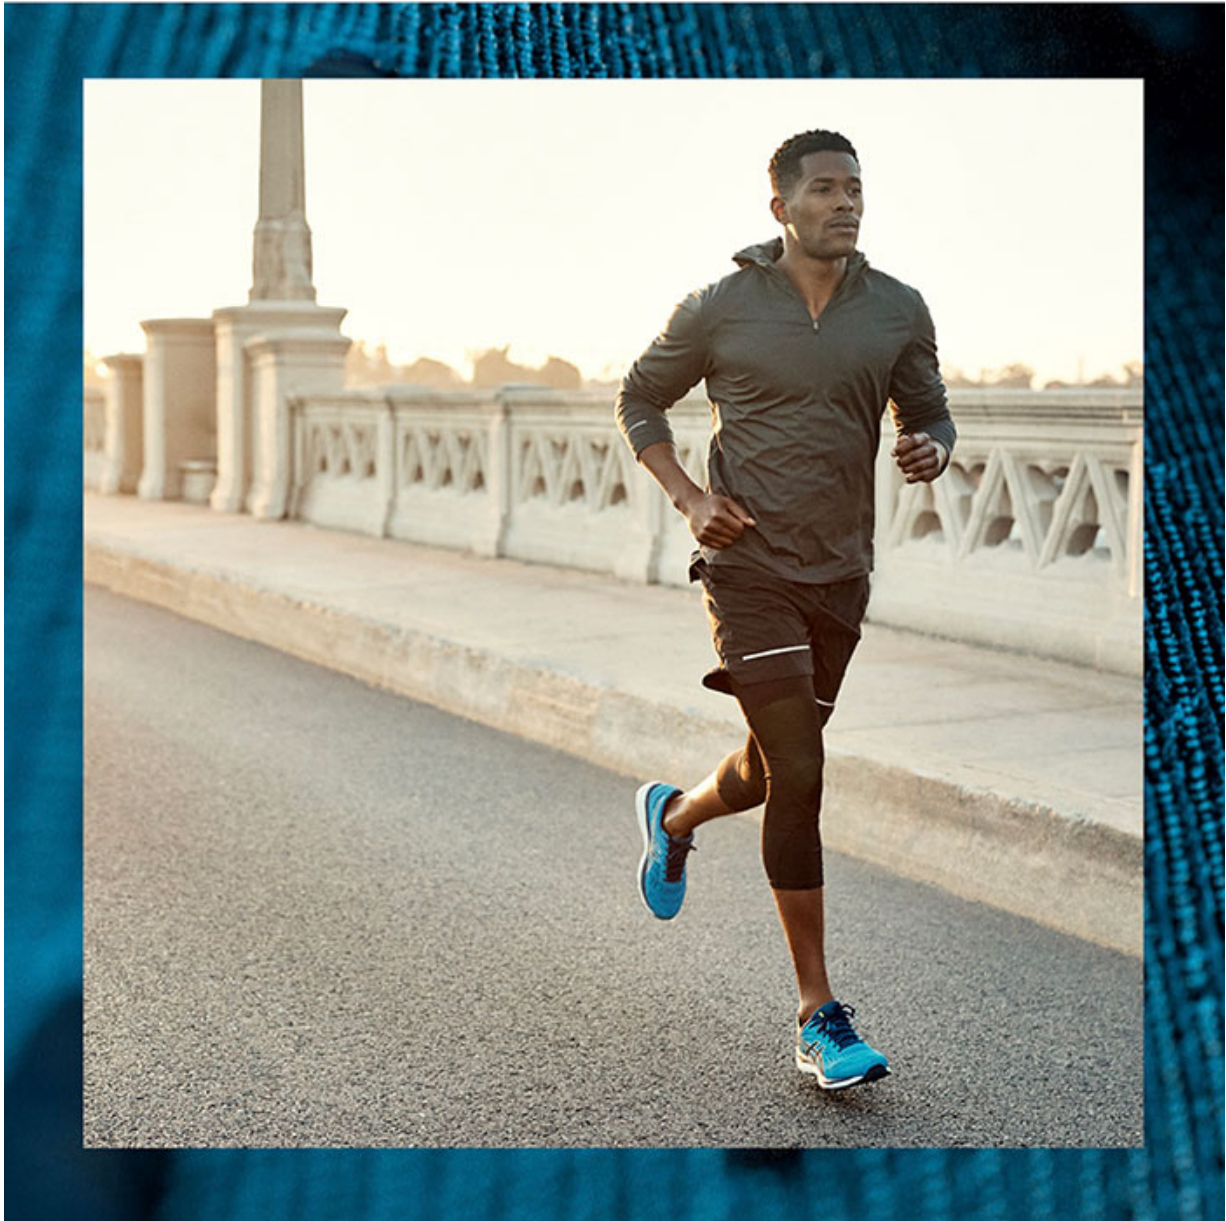

BRANDMODELS

NATE HOLSTON

HAIR: BLACK
EYES: BROWN
HEIGHT: 6'0"
INSEAM: 32
WAIST: 32
SHIRT: 34/15.5
SUIT: -
SHOE: 10

Promo Code: NATEH267

UBER

50% off Uber
rides this week

N1250 Ikeja to Ikoyi
Download and ride at uber.com