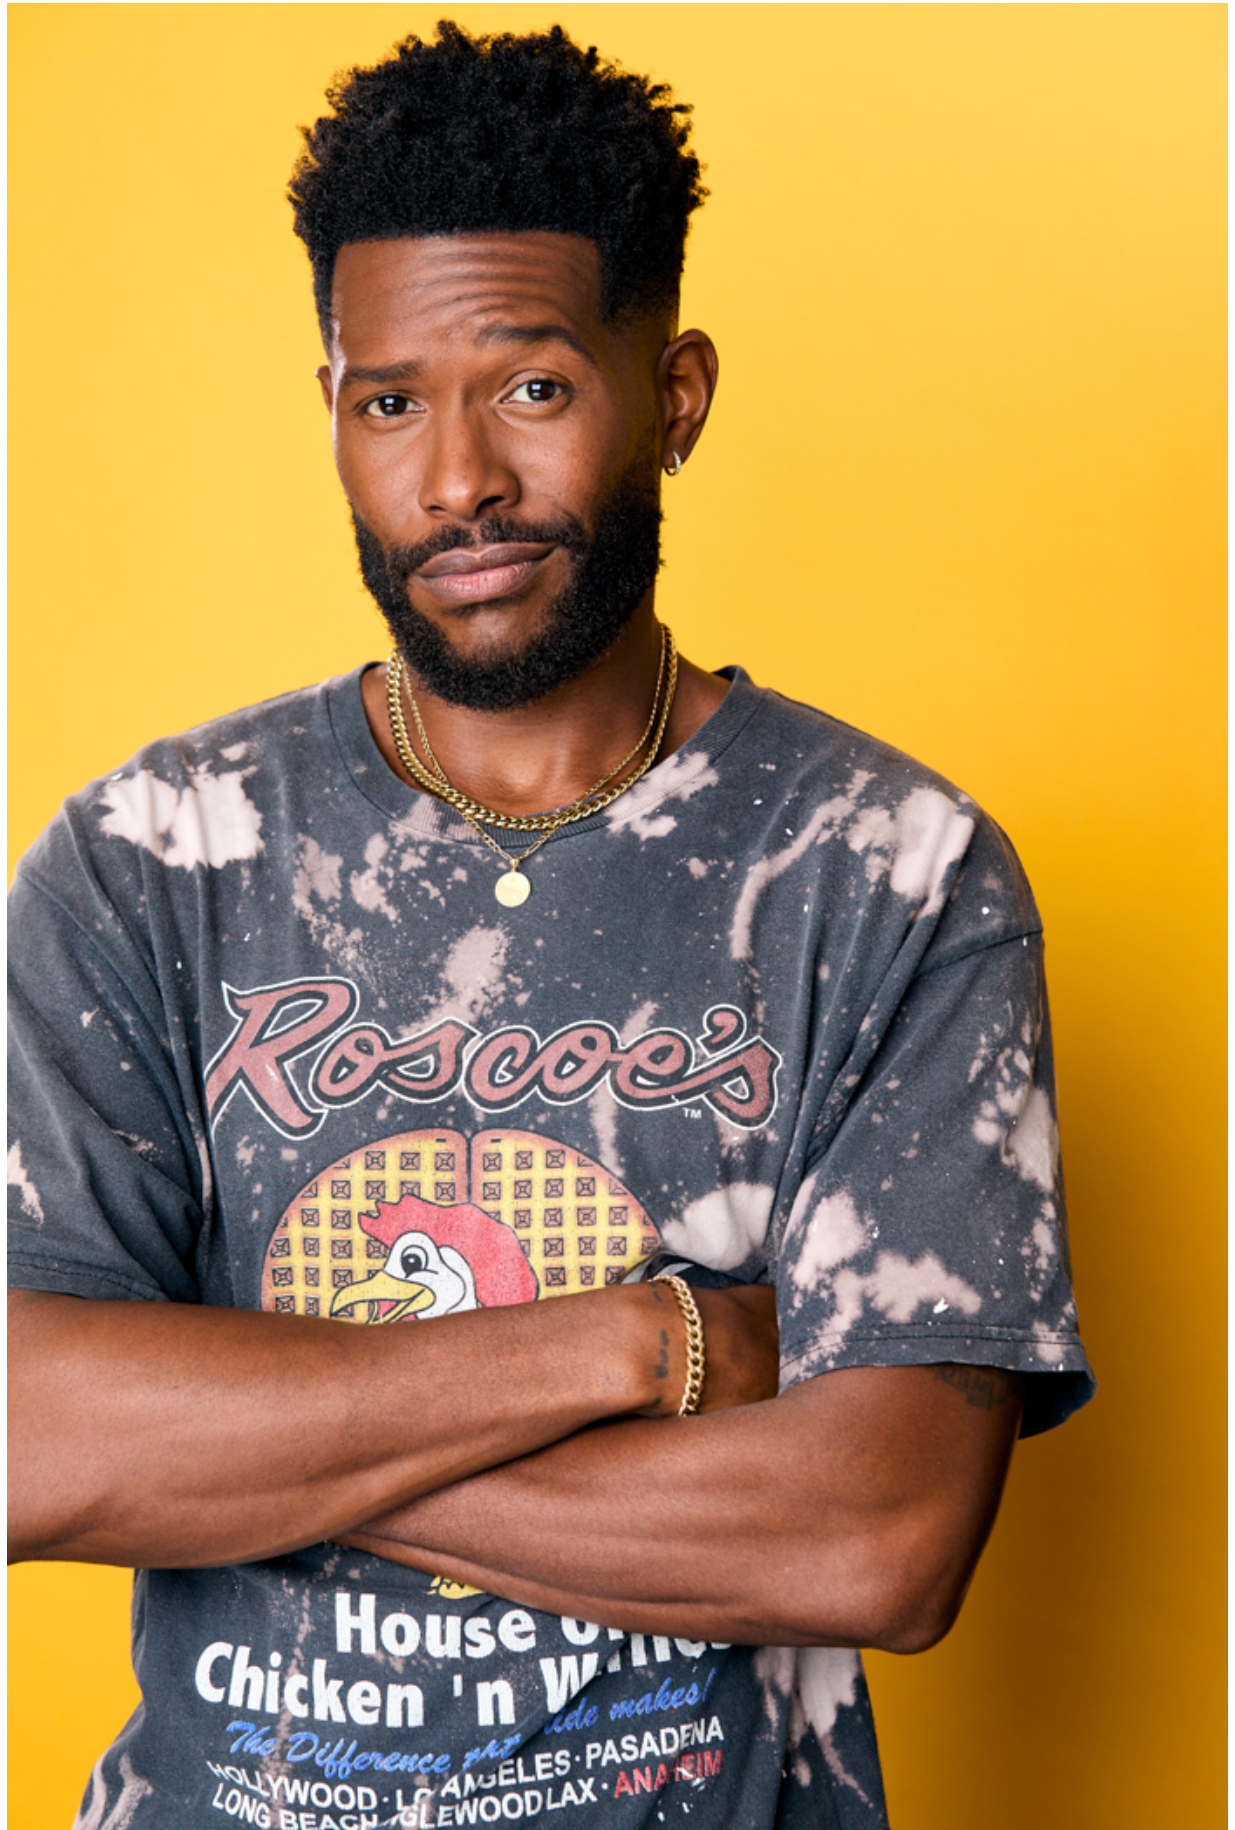

BRANDMODELS

NATE HOLSTON

HAIR: BLACK
EYES: BROWN
HEIGHT: 6'0"
INSEAM: 32
WAIST: 32
SHIRT: 34/15.5
SUIT: -
SHOE: 10

Promo Code: NATEH267

UBER

50% off Uber
rides this week

N1250 Ikeja to Ikoyi
Download and ride at uber.com