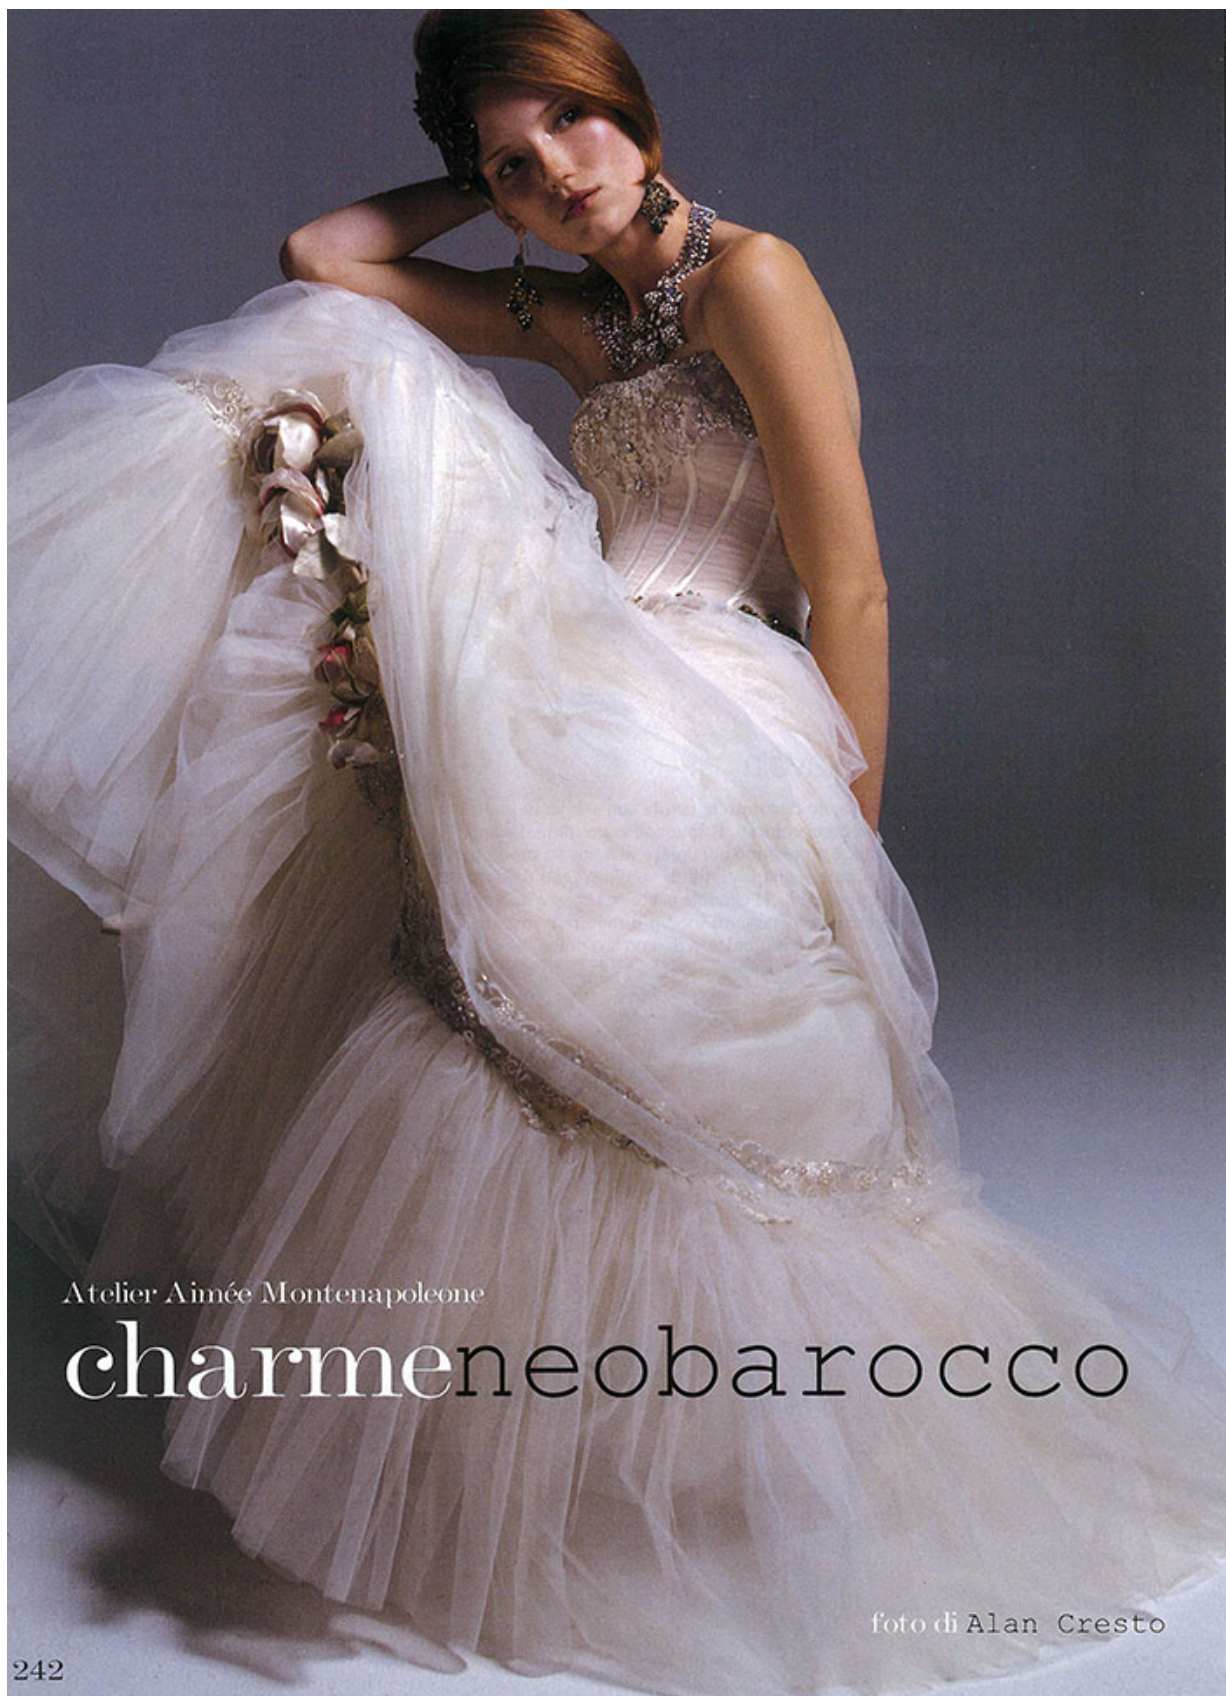

BRANDMODELS

KAREN SHARPE

HAIR: RED
EYES: HAZEL
HEIGHT: 5' 9"
CHEST: 33
WAIST: 24
HIPS: 36
DRESS: 4
SHOE: 8.5

THERE'S ONE THAT'S RIGHT FOR WHATEVER YOU DRIVE.

There's just no mistaking a Dayton's. Whether it's our Sport 60 or Sport 70 series tires for passenger and performance cars, or Super Stags for vans, RVs, four-wheelers and pickups, you'll ride better on Dayton's. Our specially engineered designs see to that. And assure you the outstanding performance you'd expect from a tire named Dayton's.

So no matter what you drive, the more you demand from tires, the more you should demand Dayton's.

THE EASY RIDIN', ROUGH-TOUGH, TRACTION-ACTION TIRE.

Atelier Aimée Montnapoleone

charmeneobarocco

foto di Alan Cresto