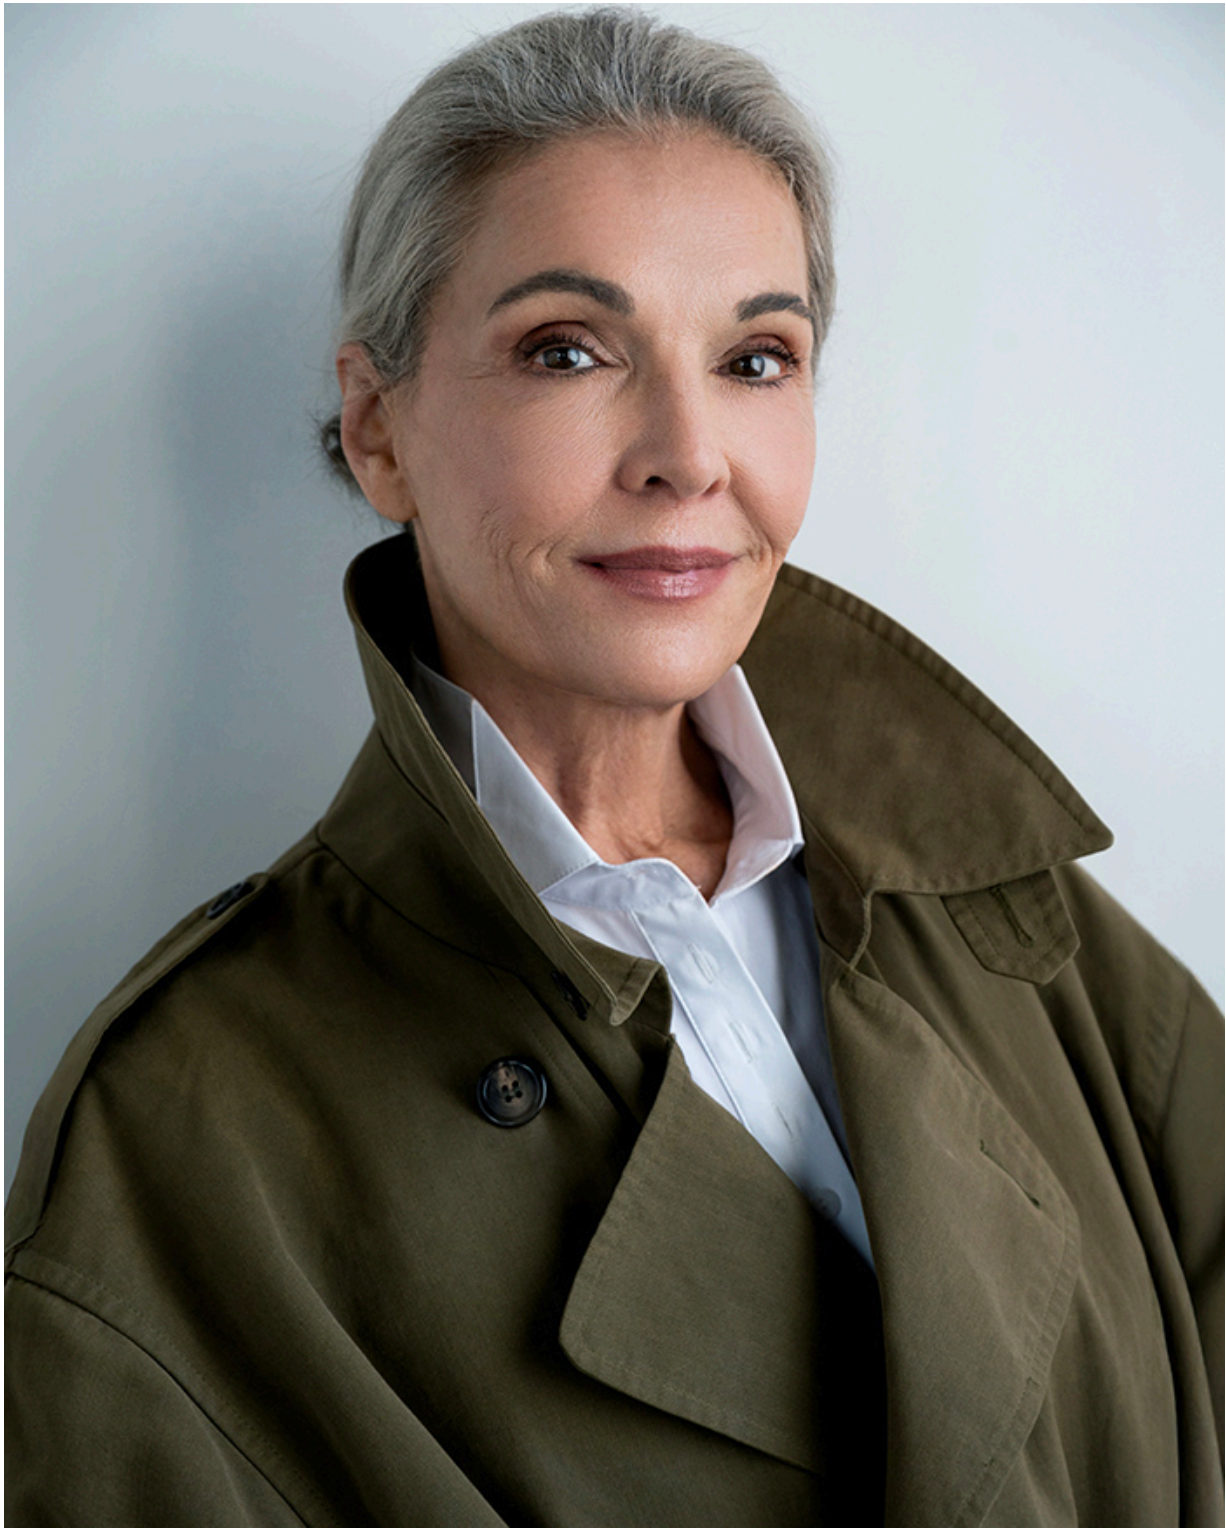

BRANDMODELS

CARLA BATES

HAIR: A LITTLE GRAY

EYES: BROWN

HEIGHT: 5' 9.5"

CHEST: 36

WAIST: 27

HIPS: 36

DRESS: 4/6

SHOE: 8.5

VENUS ET FLEUR

GIFTS

HOME