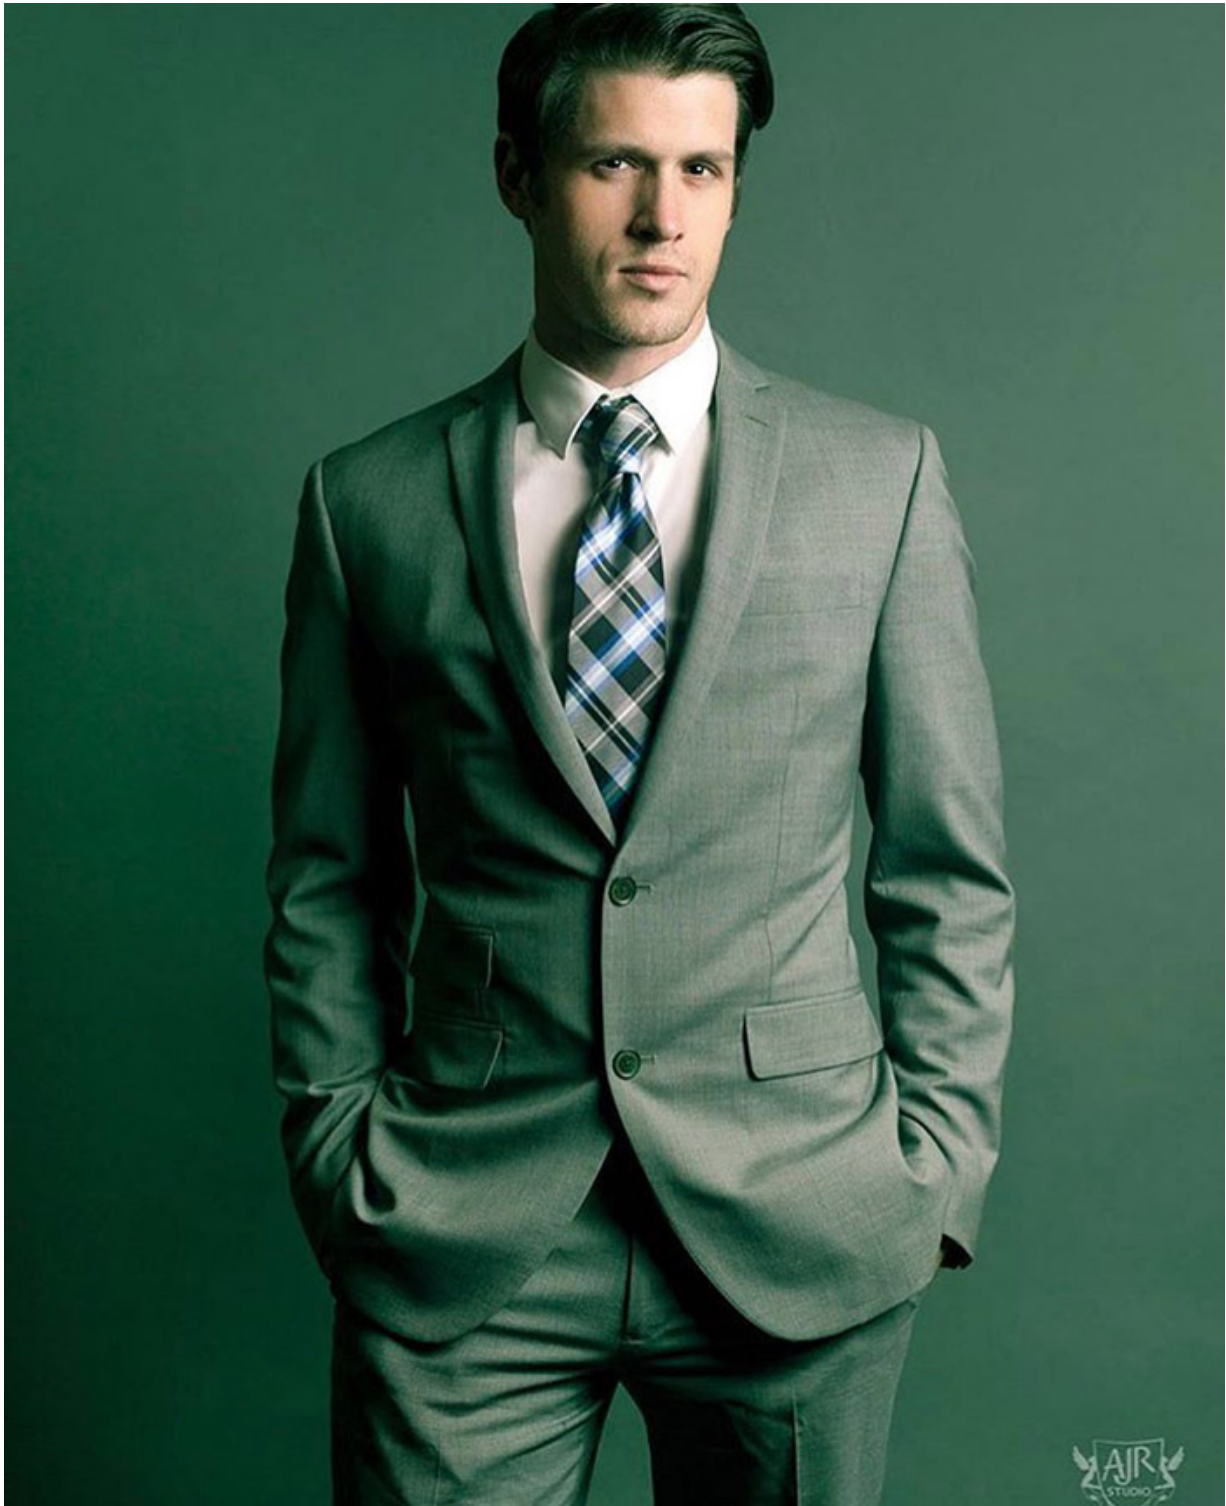

BRANDMODELS

RYAN LARSON

HAIR: BROWN

EYES: GREEN

HEIGHT: 6' 0"

INSEAM: 32

WAIST: 31

SHIRT: M

SUIT: 38R

SHOE: 12

MODEL: RYAN LARSON, D2 MODEL
PHOTOGRAPHY: HAYLEY FOX
HAIR: TARA NOLLE
WARDROBE: TARA NOLLE & HAYLEY FOX

@danielaghaart

MODEL: ERAN LARSON DT MODELS
PHOTOGRAPHY: HOLLY FISK
HAIR: TARA NOLLE
WARDROBE: TARA NOLLE & HOLLY FISK