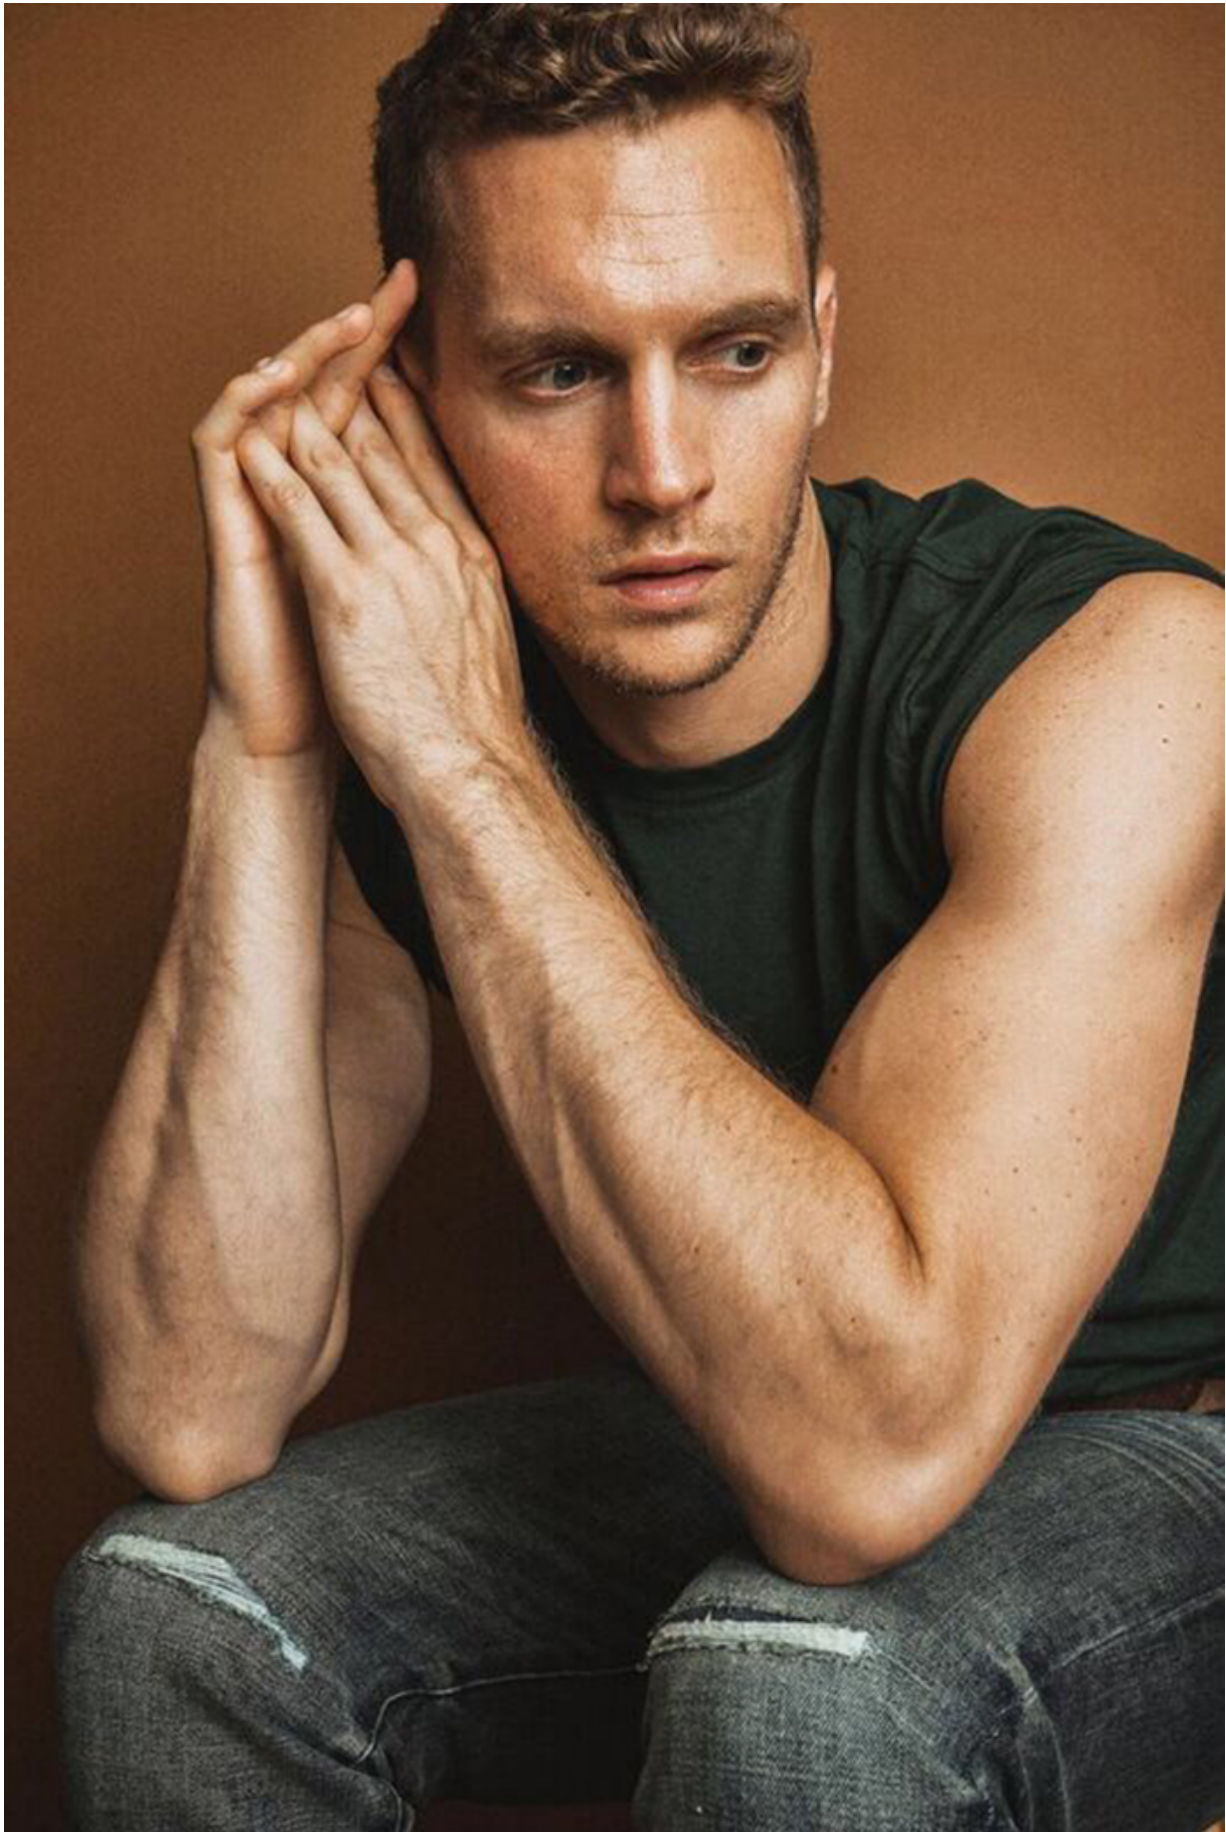

BRANDMODELS

DAVID WALSH

HAIR: BLONDE

EYES: BLUE

HEIGHT: 6' 0"

INSEAM: 32

WAIST: 31

SHIRT: 15.5/34

SUIT: 40R

SHOE: 10

XiMoo the oc XiMoo