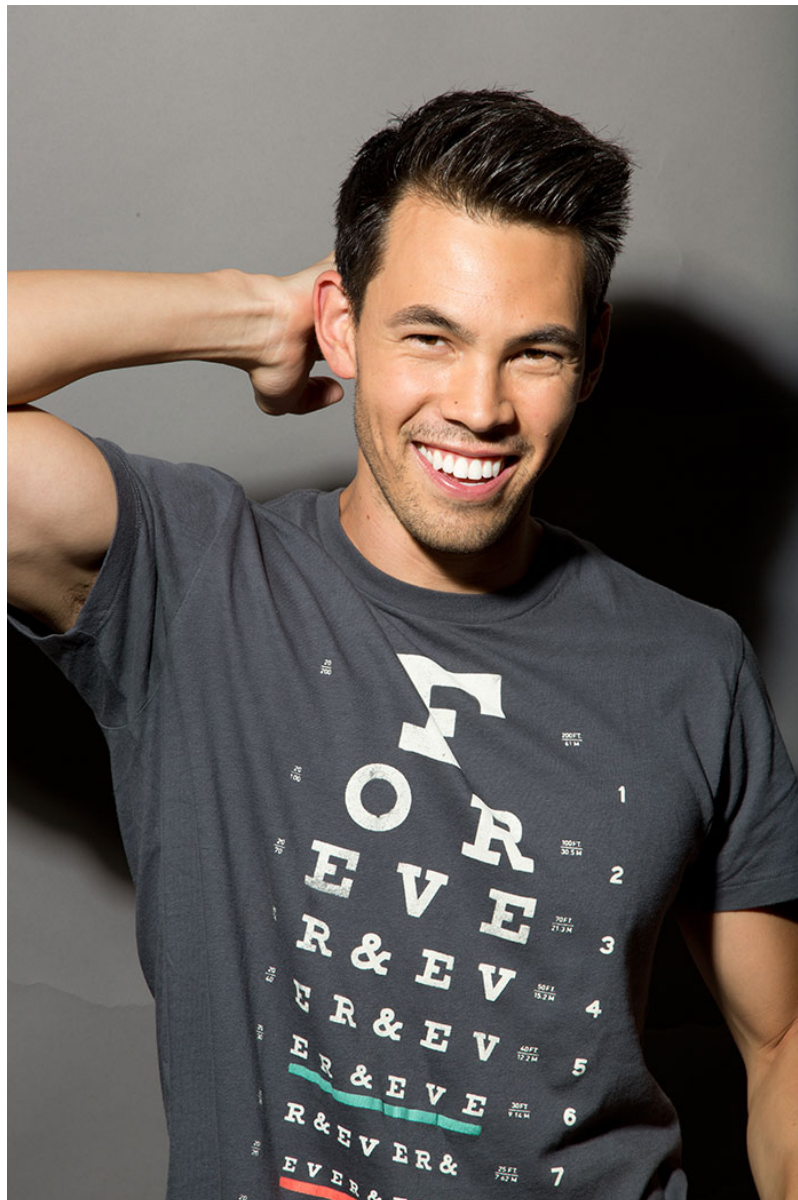

BRANDMODELS

ROBERT KANE

HAIR: BROWN

EYES: BROWN

HEIGHT: 6' 0"

INSEAM: 32

WAIST: 31

SHIRT: 15.5/33

SUIT: 38R

SHOE: 12

Seize foreign exchange opportunities on the go.

Set your own foreign exchange target rate for conversion* or alerts with HSBC FX Order Watch.

Be rewarded with up to **S\$50 cash credit when you place an HSBC FX limit order or rate alert.**