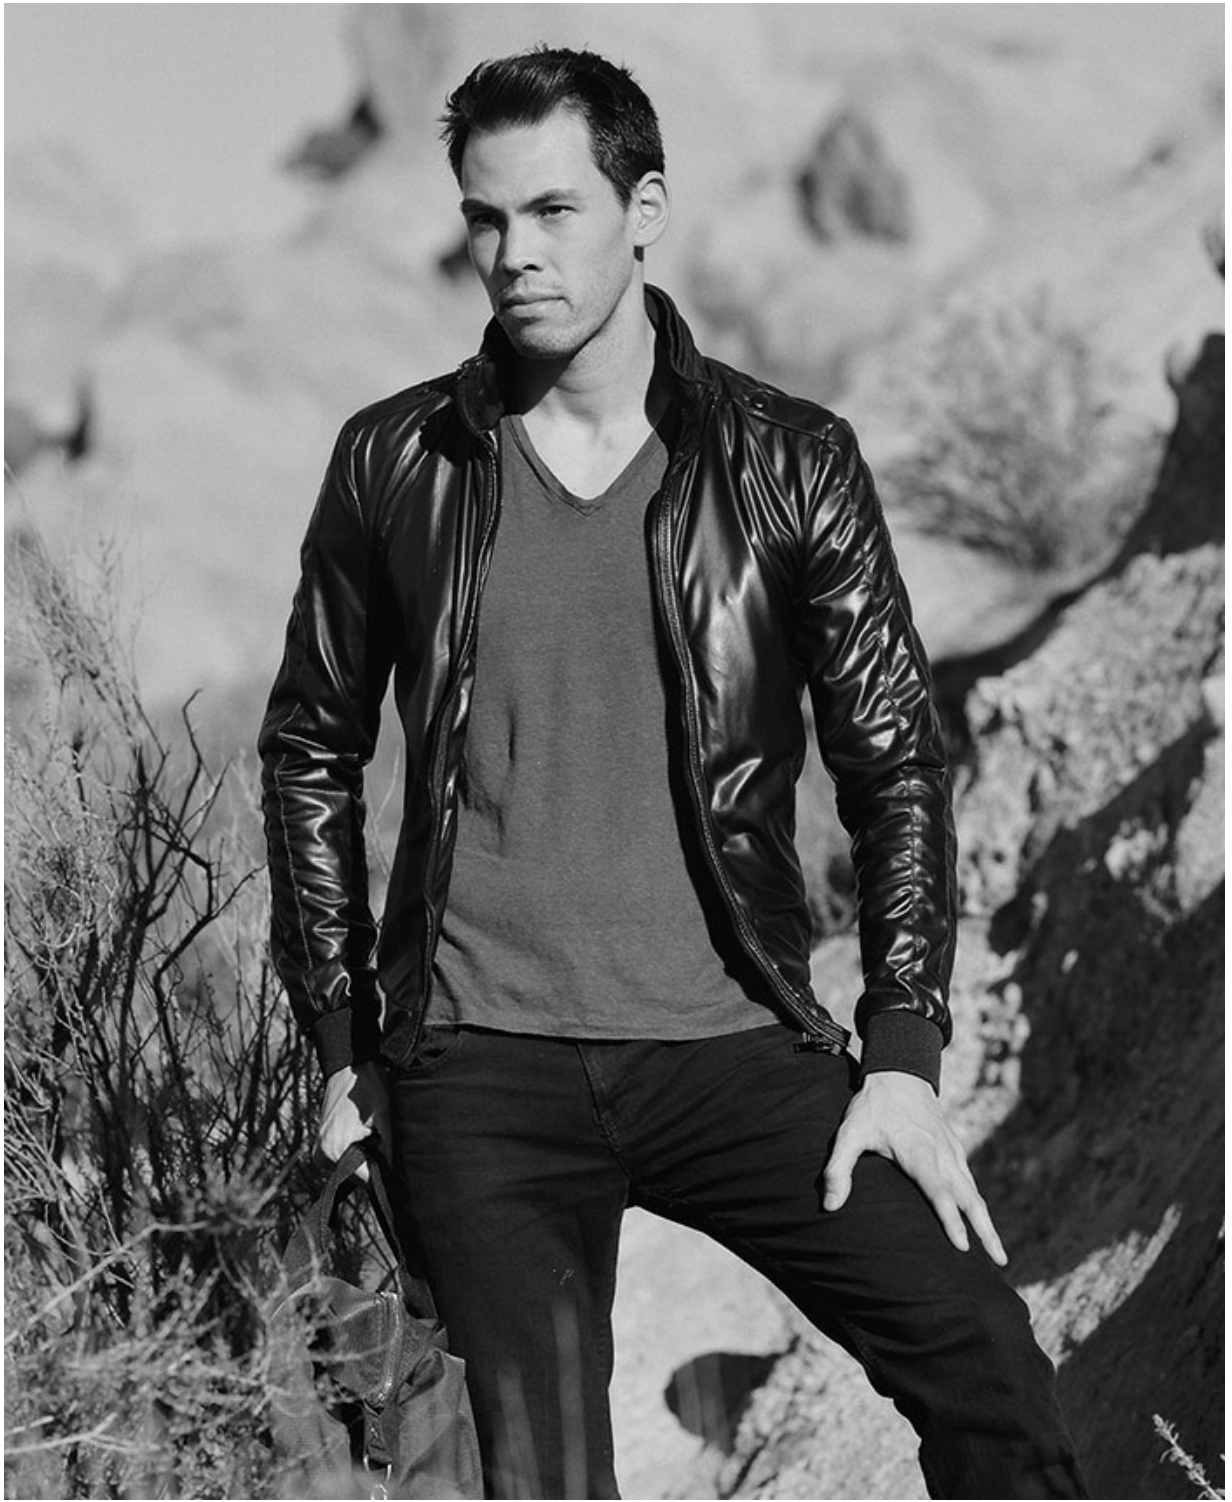

BRANDMODELS

ROBERT KANE

HAIR: BROWN

EYES: BROWN

HEIGHT: 6' 0"

INSEAM: 32

WAIST: 31

SHIRT: 15.5/33

SUIT: 38R

SHOE: 12

Seize foreign exchange opportunities on the go.

Set your own foreign exchange target rate for conversion* or alerts with HSBC FX Order Watch.

Be rewarded with up to **S\$50 cash credit when you place an HSBC FX limit order or rate alert.**