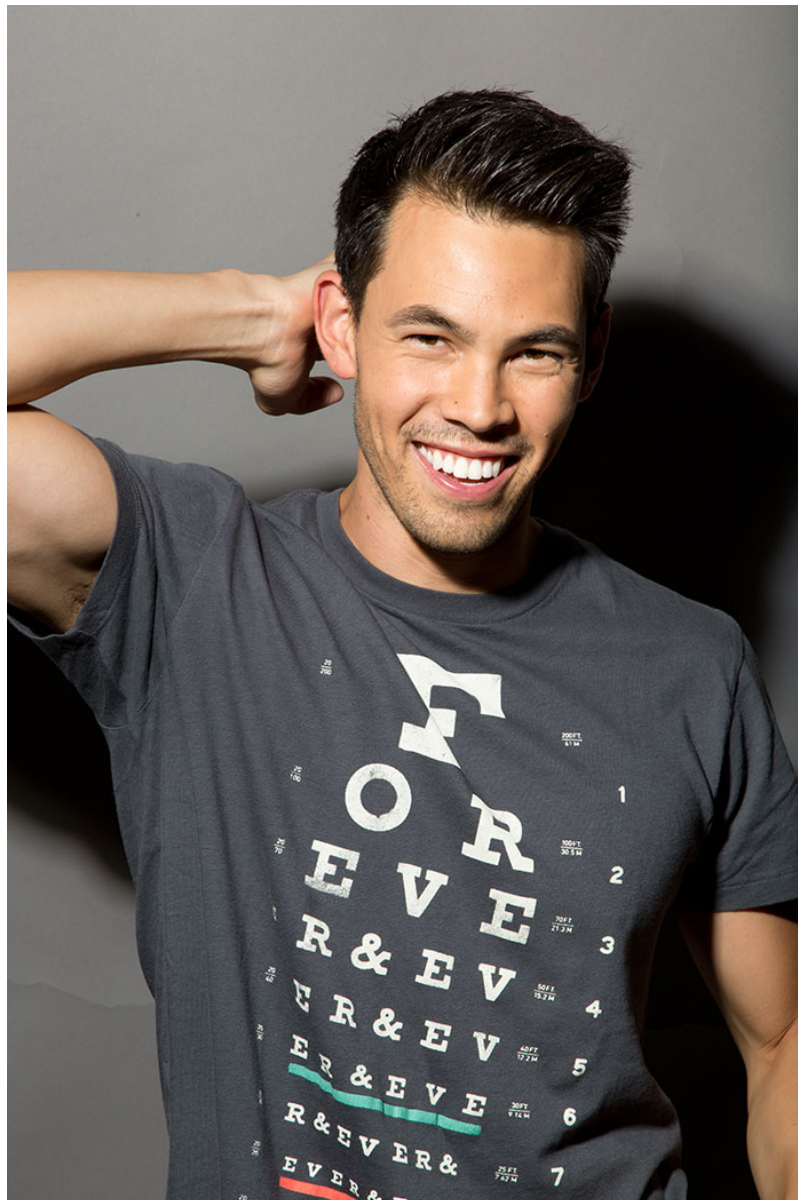

## ROBERT KANE

HAIR: BROWN

EYES: BROWN

HEIGHT: 6' 0"

INSEAM: 32

WAIST: 31

SHIRT: 15.5/33

SUIT: 38R

SHOE: 12

Seize foreign exchange opportunities on the go.

Set your own foreign exchange target rate for conversion\* or alerts with HSBC FX Order Watch.

Be rewarded with up to **S\$50 cash credit** when you place an HSBC FX limit order or rate alert.