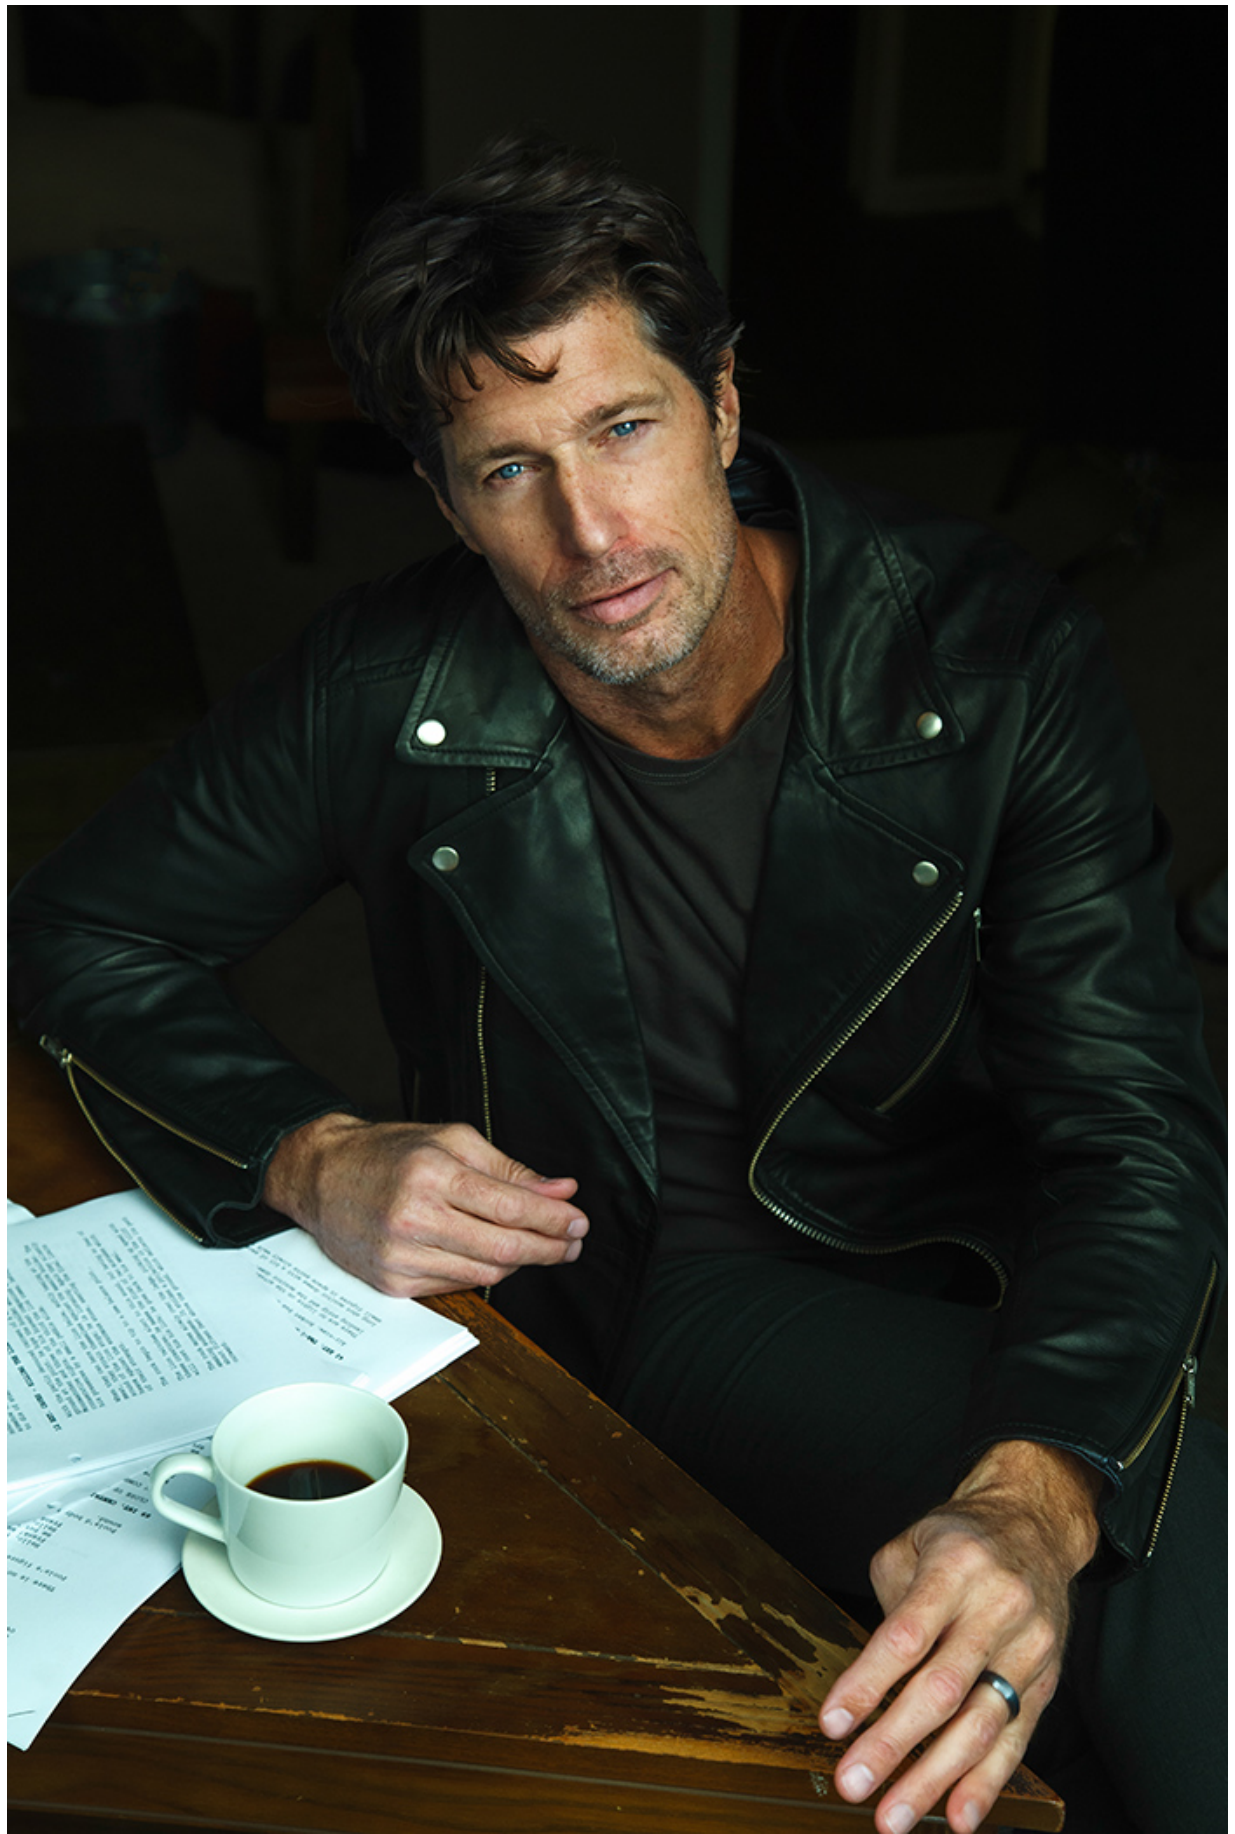

BRANDMODELS

RIB HILLIS

HAIR: LIGHT BROWN

EYES: BLUE

HEIGHT: 6' 0"

INSEAM: 32

WAIST: 32

SHIRT: 15.5/35

SUIT: 40L

SHOE: 10.5

WHAT WE DO...

ECHOES

RIB HILLIS

PHOTOS & INTERVIEW
BY
ADAM REED