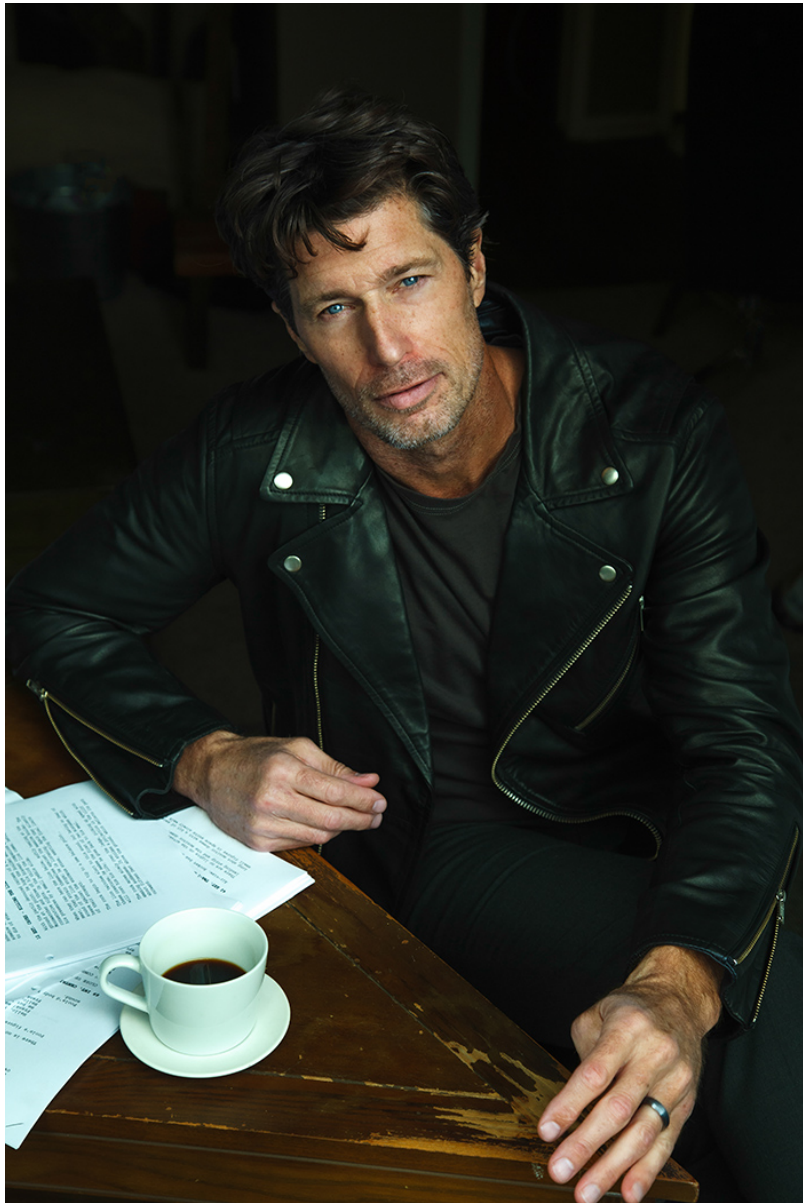

BRANDMODELS

RIB HILLIS

HAIR: LIGHT BROWN

EYES: BLUE

HEIGHT: 6' 0"

INSEAM: 32

WAIST: 32

SHIRT: 15.5/35

SUIT: 40L

SHOE: 10.5

WHAT WE DO...

ECHOES

RIB HILLIS

PHOTOS & INTERVIEW
BY
ADAM REED