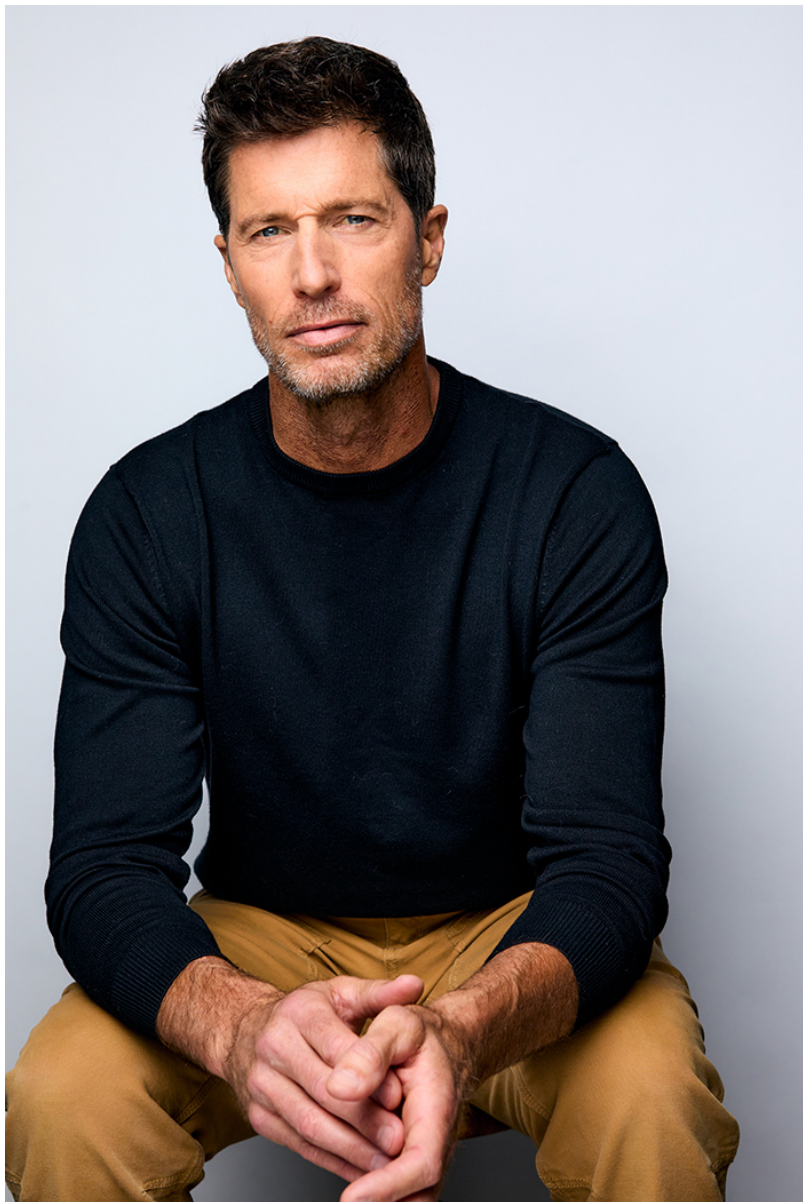

BRANDMODELS

RIB HILLIS

HAIR: LIGHT BROWN

EYES: BLUE

HEIGHT: 6' 0"

INSEAM: 32

WAIST: 32

SHIRT: 15.5/35

SUIT: 40L

SHOE: 10.5

WHAT WE DO...

ECHOES

RIB HILLIS

PHOTOS & INTERVIEW
BY
ADAM REED