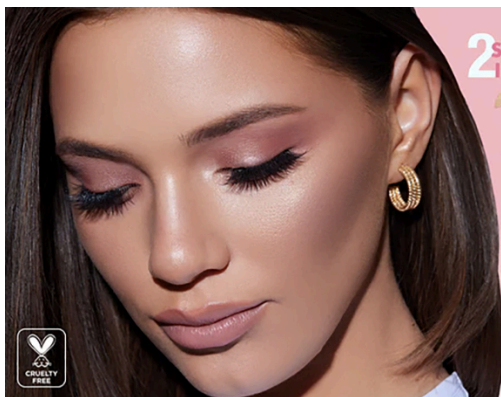

2 SHADES
IN ONE