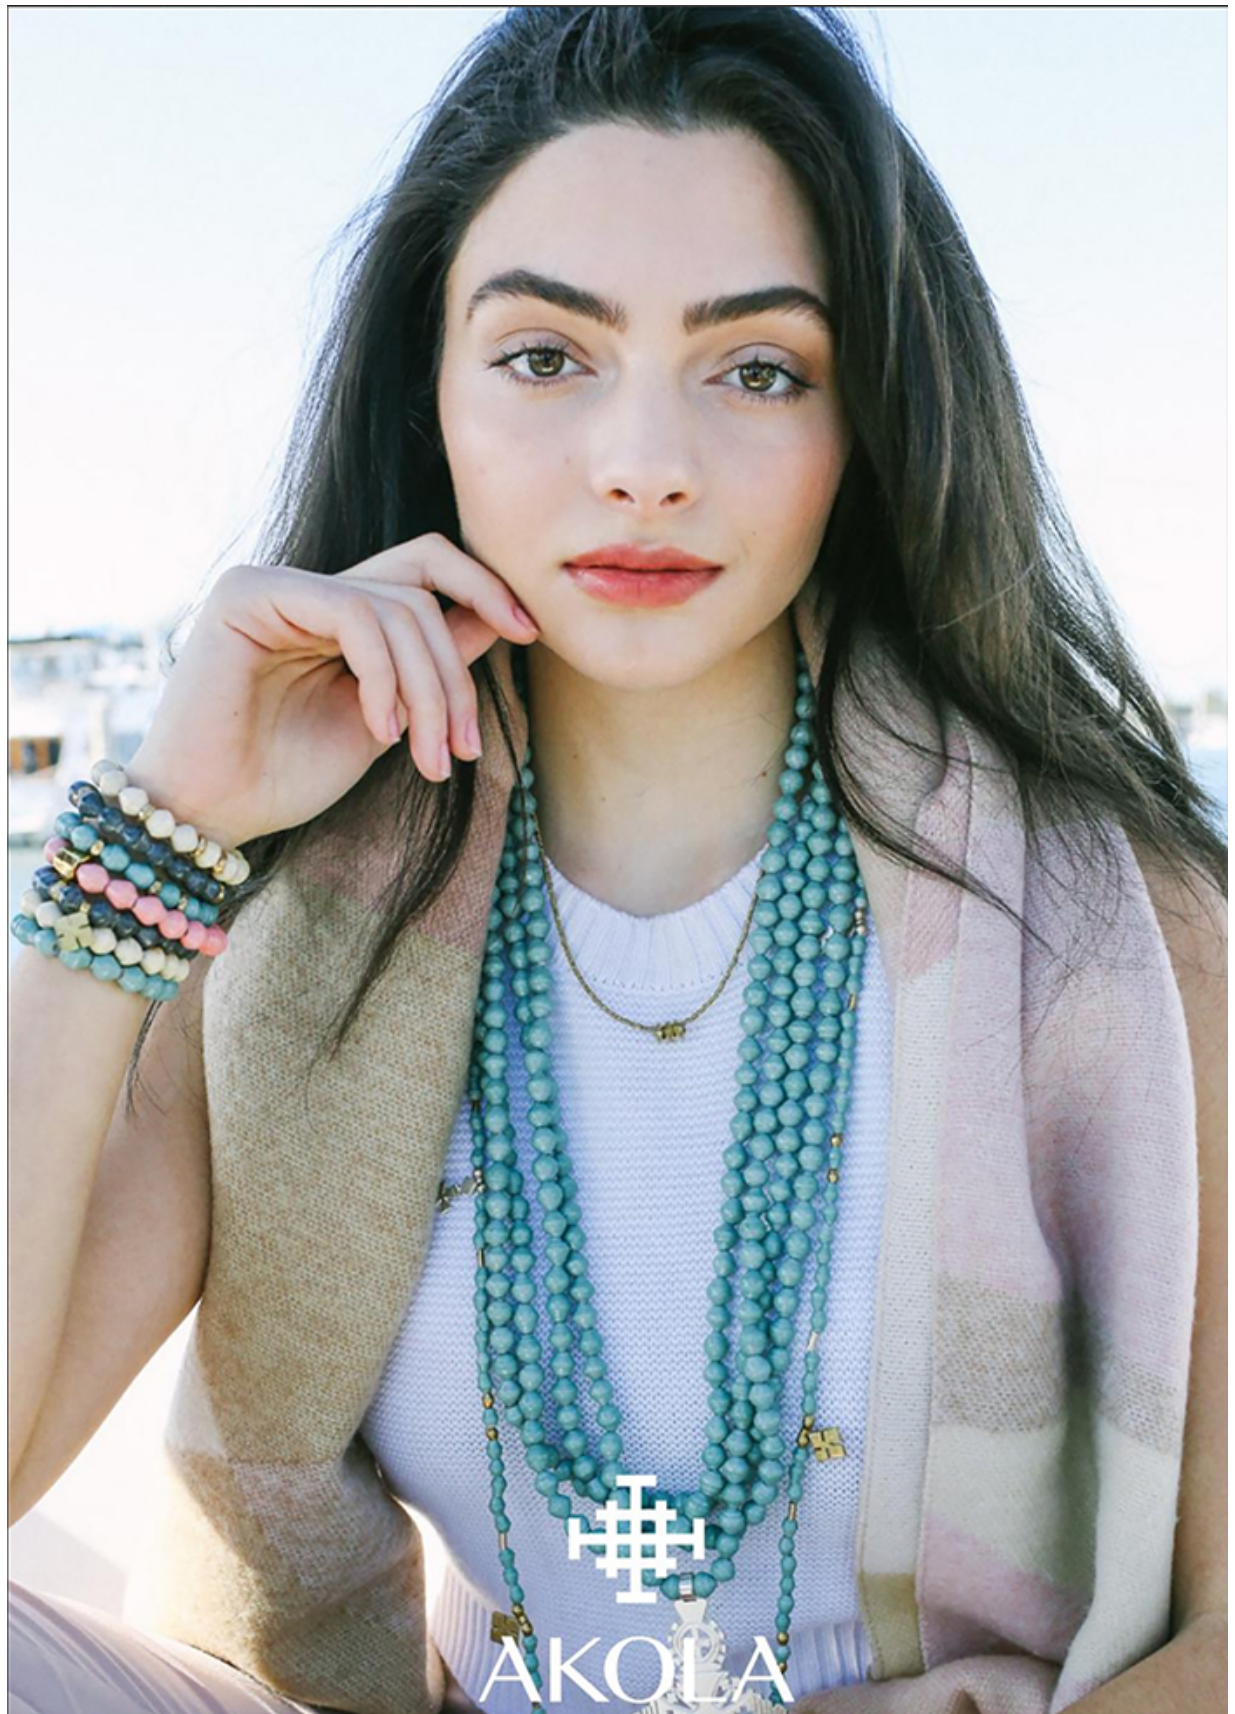

BRANDMODELS

ANNA BELLA

HAIR: BROWN

EYES: HAZEL

HEIGHT: 5' 9"

CHEST: 34B

WAIST: 25

HIPS: 35

DRESS: 4

SHOE: 9.5

Arturo Rios