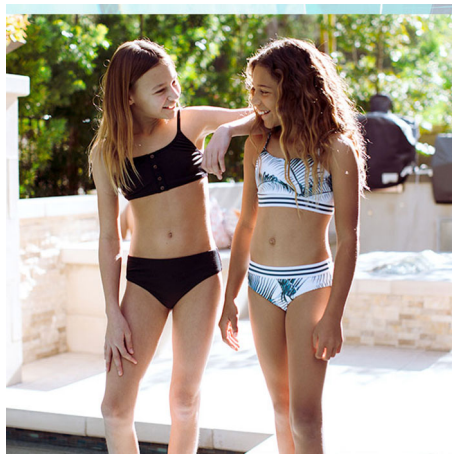

DRESS: -

SHOE: -

RSQ
JEANS

INTRODUCING
THE NEW STRAIGHT LEG

BUY ONE
GET ONE **50% OFF**

[SHOP RSQ](#)

girls shorts
30% OFF
*SELECT STYLES

SHOP GRAPHIC TEES

All dressed up

IN THE LATEST DRESSES & ROMPERS FOR SPRING

SHOP DRESSES + ROMPERS

SPRING
INTO NEW

shop now

Fresh new styles for Girls are here!

HYPER ON STRIPES

SHOP STRIPES