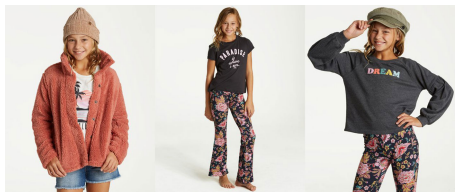

BRANDMODELS

LUCY

HAIR: BROWN

EYES: BROWN

HEIGHT: -

CHEST: -

WAIST: -

HIPS: -

DRESS: -

SHOE: -

RSQ
JEANS

INTRODUCING
THE NEW STRAIGHT LEG

BUY ONE
GET ONE **50% OFF**

[SHOP RSQ](#)

girls shorts
30% OFF
*SELECT STYLES

SHOP GRAPHIC TEES

All dressed up

IN THE LATEST DRESSES & ROMPERS FOR SPRING

SHOP DRESSES + ROMPERS

SPRING
INTO NEW

shop now

Fresh new styles for Girls are here!

HYPER ON STRIPES

SHOP STRIPES