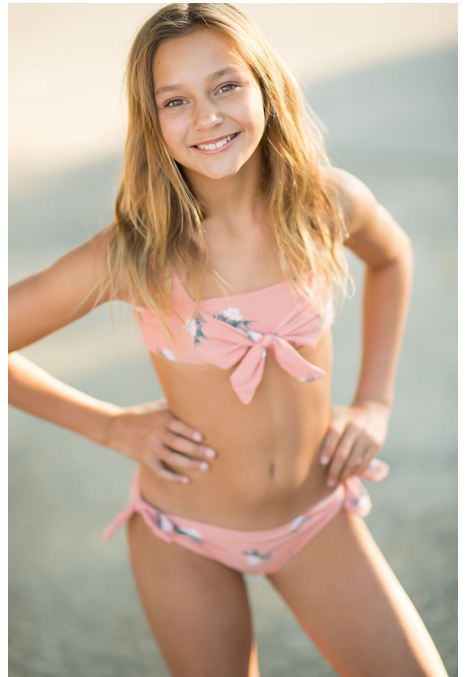

BRANDMODELS

LUCY

HAIR: BROWN

EYES: BROWN

HEIGHT: -

CHEST: -

WAIST: -

HIPS: -

DRESS: -

SHOE: -

RSQ
JEANS

INTRODUCING
THE NEW STRAIGHT LEG

BUY ONE
GET ONE **50% OFF**

[SHOP RSQ](#)

girls shorts
30% OFF
*SELECT STYLES

SHOP GRAPHIC TEES

All dressed up

IN THE LATEST DRESSES & ROMPERS FOR SPRING

SHOP DRESSES + ROMPERS

SPRING
INTO NEW

shop now

Fresh new styles for Girls are here!

HYPER ON STRIPES

SHOP STRIPES